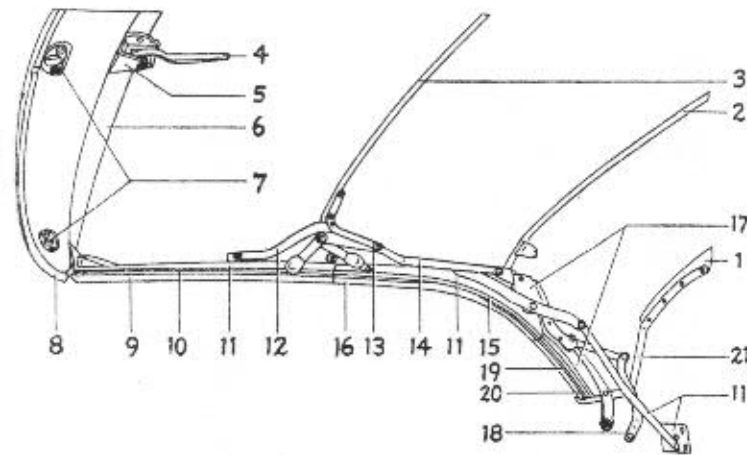

BODY PARTS 1950 CADILLAC

Series 60S, 61, 62. ALL BODY STYLES

CONVERTIBLE TOP ASSY.
(Left Side Part Numbers Shown)
CONVERTIBLE

Item Part No.	Description	Price	Item Part No.	Description	Price
1 4575913	Folding bow, rear.	11.00	12 4587733	Rail, side, rear up.	4.00
2 4590749	Bow #3	9.00	13 4177821	Supt. link, #2 bow	6.50
3 4590750	Bow, auxiliary (#2 from frt.)	4.85	14 4575336	Link, fold, pillar to rail	4.85
4 4582304	Handle, lock, frt. rail	2.95	15 4577951	Retainer, win. w/strip, on rail	3.65
5 4583861	Support, handle, lock	3.00	16 4583696	W/strip, win., on rail	4.50
6 4590738	Rail, front roof	30.25	17 4177808	Fold. pillar assy.	37.50
7 4576558	Guide plate, rail, ctr.	.60	18 4587734	Rr. fold. pillar & bow, up.	5.00
7 4577696	Guide plate, rail, left	.60	18 4588980	Rr. fold. pillar & bow, low.	4.20
8 4577208	W/strip, outer	1.60	19 4583698	W/strip, dr. side	2.50
8 4594757	W/strip, inner	2.90	20 4577225	Ret., side, w/strip	2.50
9 4583694	W/strip, rail to win.	3.25	21 4575712	Up. support link, rr. bow	8.60
10 4577102	W/strip, on rail	2.75			
11 4177806	Rail, side, front	7.50