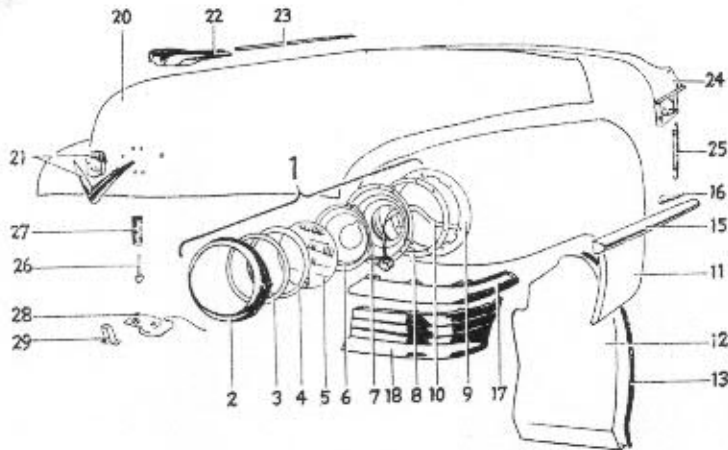

FRONT FENDER, HEADLAMP & HOOD
(Left Side Part Numbers Shown)
ALL MODELS

Item Part No.	Description	Price	Item Part No.	Description	Price
1 5939057	Headlamp assy.	10.95	16 1452305	Name pl., 'Cadillac'	2.75
2 5938878	Door, headlamp	3.45	17 3508690	Mldg. grille ext. up.	8.60
3 5930594	Seal	.25	18 3508685	Mldg. grille, ext. low.	8.20
4 924534	Ring, door	1.10	19 926849	Lamp, fog, oval	11.25
5 925000	Sealed beam unit.	1.25	19 928558	Lamp signal	5.25
6 924535	Ring, mtg. seal bm.	.95	20 3630135	Hood panel assy.	72.00
7 5937072	Body, headlamp	3.30	21 3508567	Emblem "V"	2.30
9 1456340	Seal, fender dust.	.40	21 1457089	Emblem, crest	1.60
9 1453486	Gskt., lamp mtg.	.35	22 1456357	Ornament, hood	8.80
10 5938179	Wire, headlamp	1.35	23 1456182	Mldg., hood center	4.20
11 3508531	Fender, front (60S, 62)	55.50	24 3508563	Reinforcement, brackets, links, etc.	9.75
11 3508535	Fender, front (60)	55.50	25 1456708	Spring, hinge	1.55
12 3508576	Plate, deflector, rust shield	4.20	26 1457641	Pilot, hood lock	.25
12 1456340	Seal, plate to fndr.	.40	27 1454744	Spring, pilot	.20
14 3508579	Support, fender, rear end to dash.	.95	28 3508698	Plate, hood lock, w/springs, catch, etc.	2.75
15 1455698	Mldg., fender side.	5.85	29 1456374	Striker on lock pl.	.40