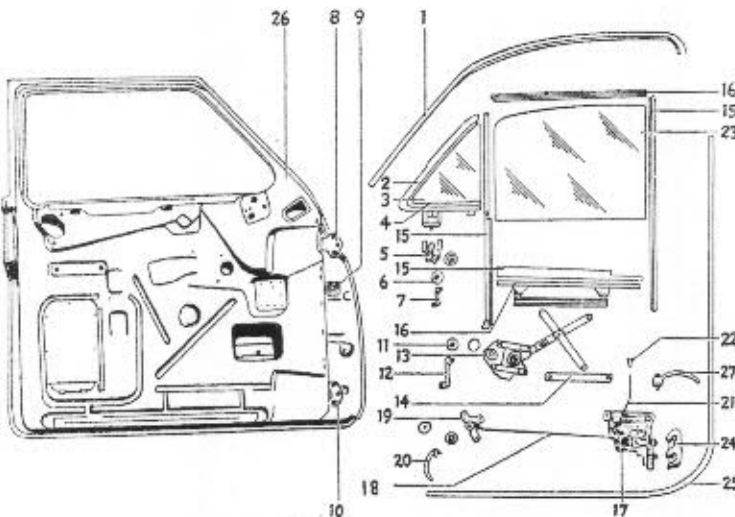

Item	Part No.	Description	Price	Item	Part No.	Description	Price
	4580682	W/strip, low, sash channel	5.20	12	4566679	Switch, regulator, 6237X, 37DX, 67X	8.50
	4578538	Mold, belt fin. pnl.	3.25	13	4575453	Rgltr, wdo. w/hyd. cyl. (6237X, 37DX, 67X)	18.50
	4578521	Molding, belt finish panel, at window open.	2.75	13	4578480	Rgltr., window, (6137, 6237)	5.00
	4578523	Brown, 6137, 6237	19.25	14	4583537	Cam, regulator (6137, 6237)	.40
	4580106	Brown, 6237X	19.25	15	Channel, glass run. (color optional):		
	4578525	Brown, 6237DX, 67X	13.00		4173184	Front, w/o chnl. inst. (6137, 6237, 37DX)	4.00
1	4584474	W/strip, door edge front	.75		4172872	Front, w/insert (all)	.60
1	4582108	W/strip, door edge, rear	1.00		4172871	Front, w/o channel insert (6267X)	4.25
	4572207	Plate, hinge cover, up, door	.25		4576931	Rear low. (all)	2.25
	4570927	Plate, hinge cover, low, body	.25	16	Channel, sash glass:		
	4571388	Plate, hinge cover, up, body	.15		4577360	Lower (6237X, 37DX, 67X)	4.50
	4582128	Deflect, rain, vent.	5.00		4582217	Low. (6137, 6237)	1.00
2	4174600	W/strip, vent.	4.00		4577687	Header & rr. side (6137, 6237, 37X, 37DX)	13.50
3	4578110	Glass, vent.	3.85	17	4571045	Lock, door	5.75
4	4578171	Vent. assy. w/chnl., etc. (6137, 6237, 37X, 37DX)	45.00	18	4577067	Link, remote cntrl.	.10
4	4578844	Vent. assy. w/channel, etc. (6267X)	42.00	19	4575327	Remote cntrl.	.85
5	4575344	Rgltr., ventilator	1.79	20	4091129	Handle, door lock	1.25
6	4132059	Plate (escntrn. hdl.)	.95	21	4577524	Rod, in. locking	.10
7	4147092	Handle, ventilator	1.55	22	4568396	Knob, lock rod (6137, 6237, 37X)	.12
8	4570661	Hinge assy. up	2.35	22	4568228	Knob, lock rod (6237DX, 67X)	.45
9	4569721	Link, check, w/sup.	4.50	23	4580025	Glass, door	12.00
10	4570862	Hinge assy., low.	2.35	24	4582137	Plate, striker	1.05
11	4132059	Plate, escutcheon, req. handle, 6137, 6237	.95	25	4581163	W/strip, door bottom, center & front	1.75
12	4147038	Handle, regulator, 6137, 6237	1.60	26	4574383	Door assembly	65.00
				27	4580624	Handle, out. side	5.75