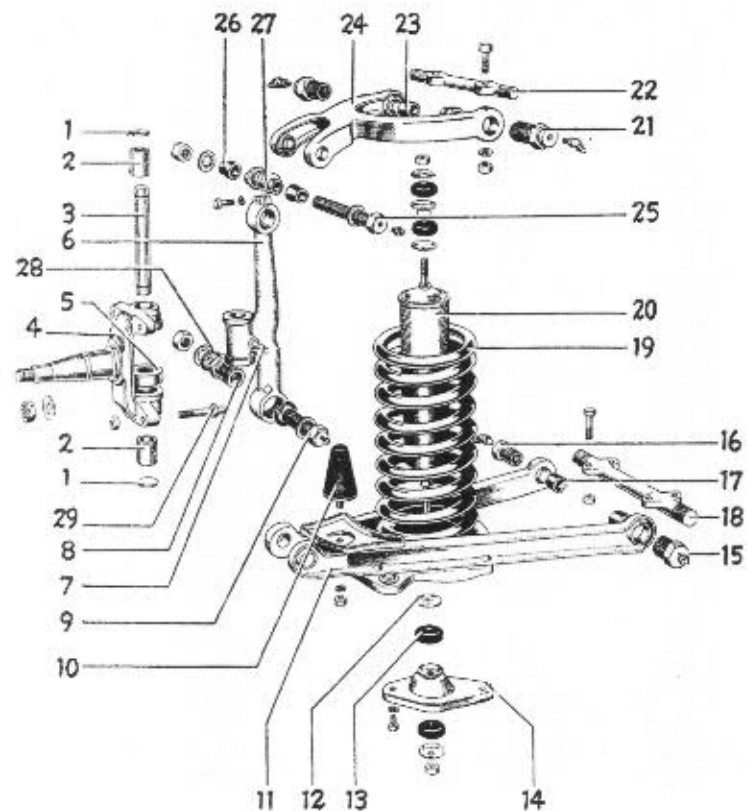

FRONT SUSPENSION PARTS
(Left Side Part Numbers Shown)
ALL MODELS

Item Part No.	Description	Price	Item Part No.	Description	Price
1 1438193	Dust cap, king pin	.06	18 1437768	Shaft, low. arm, in.	3.45
2 1438194	Bushing, king pin	.30	19 1456019	Spg. (6019X, 6267X)	8.25
3 1438192	King pin	1.60	19 1456017	Spring (6137, 6189)	8.25
4 3506433	Knuckle, steering	11.20	19 1456018	Spring (6219, 19X, 37, 37X, 37DX)	8.25
5 1438440	Bearing, thrust	.75	20 5513724	Shock absorber	5.25
6 1456553	Support, knuckle	8.25	21 1456582	Bushing, up. arm in. shaft	.60
7 230857	Key, draw, king pin	.17	22 1455920	Shaft, up. arm, in.	2.20
8 1433394	Bushing, low. yoke	.80	23 1456574	Seal, bushing, dust	.10
9 1433359	Pin, low. arm to knuckle	1.05	24 3630194	Arm, upper, w/shaft, etc.	7.15
10 1429272	Bumper, spring	.65	25 412107	Pin, arm, shk. abs.	.60
11 1455959	Arm, low. w/seat	7.85	26 1456574	Seal, arm bush. dust	.10
12 1442085	Retain, shk. absbr.	.06	27 1456488	Bushing, arm pin	.95
13 5325788	Bush., shk. absbr.	.10	28 1437021	Seal, pin bushing, lower arm	.12
14 3508722	Brkt., shock absbr.	.80	29 1441117	Screw, steering arm to knuckle	.30
15 1436780	Bushing, arm shaft, low. out.	.65			
16 1453361	Bushing, arm shaft, low. in.	.65			
17 411146	Seal, bushing, shaft	.10