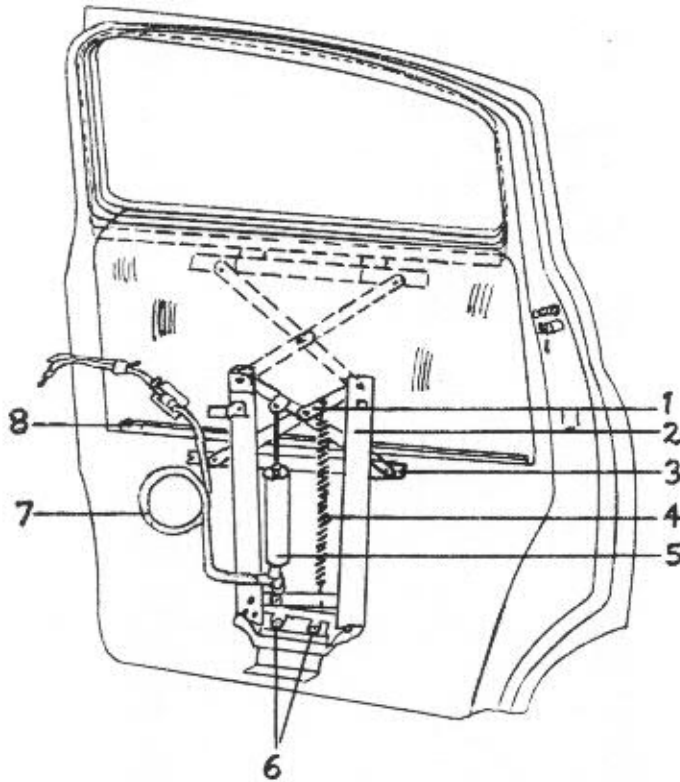

CADILLAC 1950 BODY PARTS

Series 60S, 61, 62. ALL BODY STYLES

HYDRAULIC WINDOW LIFT
LEFT REAR DOOR
4-DOOR MODELS

Item Part No.	Description	Price	Item Part No.	Description	Price
1 4575453	Regltr., w/cyl. & springs	18.50	4 4584186	Springs, return (2), hyd. cyl.	1.25
2 4576293	Frame, w/o cyl. & springs	6.25	5 4584412	Cylinder, hydraulic	9.00
3 4569658	Cam, regulator, on chnl.	1.30	6 4562213	Studs, reg. to door	.25
			7 4577736	Flexible hose	1.15
			8 348750	Tubing (A.R.), ft.	.08