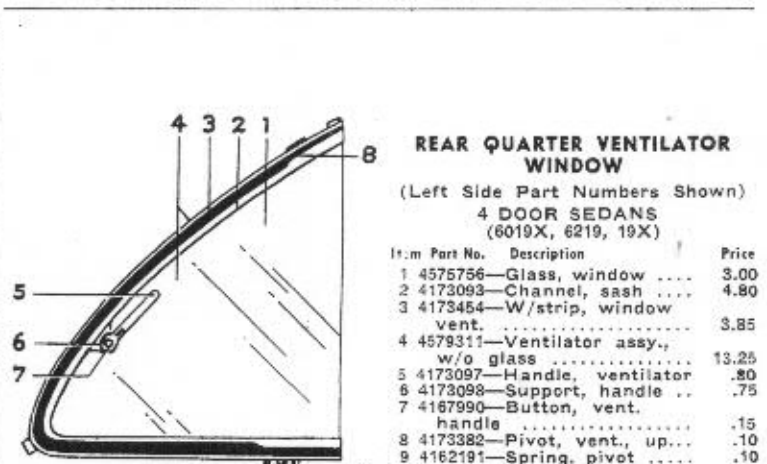

REAR QUARTER VENTILATOR WINDOW

(Left Side Part Numbers Shown)
4 DOOR SEDANS
(6019X, 6219, 19X)

Item	Part No.	Description	Price
1	4575756	Glass, window	3.00
2	4173093	Channel, sash	4.80
3	4173454	W/strip, window vent.	3.85
4	4579311	Ventilator assy., w/o glass	13.25
5	4173097	Handle, ventilator	.80
6	4173098	Support, handle	.75
7	4167990	Button, vent. handle	.15
8	4173382	Pivot, vent., up...	.10
9	4162191	Spring, pivot	.10