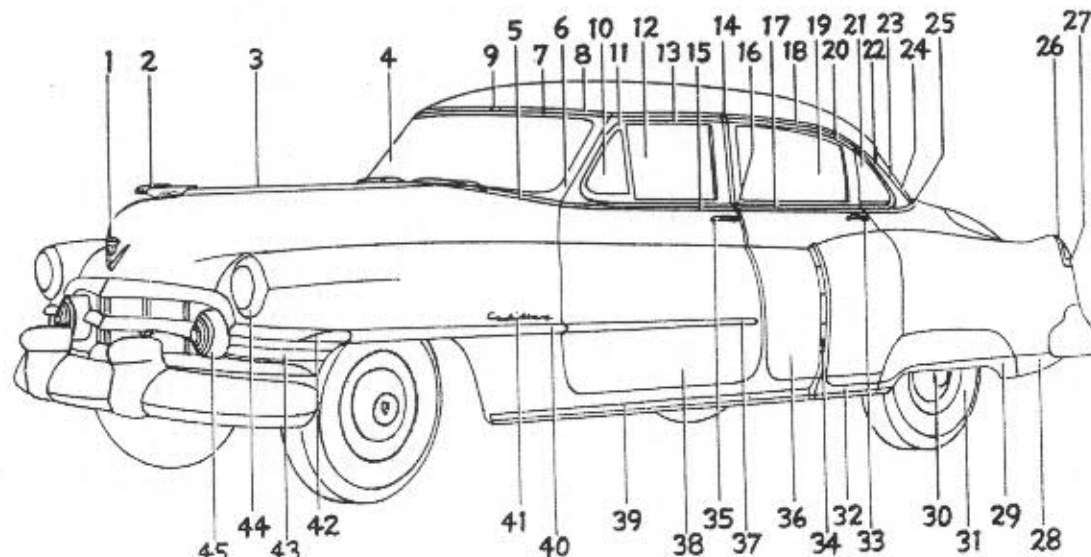

Fig. 2

Item	Part No.	Description	Price	Item	Part No.	Description	Price	Item	Part No.	Description	Price
23	4575111	—Glass, rr. window, 6019X, 6219, 19X	5.50	27	1456189	—Mldg., bottom of lamp	2.90	36	4574723	—Door panel, rear, 6219, 19X	21.00
23	4573330	—Glass, rr. window, 6169	7.75	28	1456190	—Mldg., rr. sill ext., rr., 6019X, 6219, 19X	5.75	37	4574778	—Mould., frt. dr., frndr. ext., 6019X, 6219, 19X	6.75
24	Moulding, Rear Window Reveal:			29	3508817	—moulding, wheel shield, 6019X	12.60	37	4574776	—Mldg., frt. dr. frndr. ext., 6169	6.50
	4579772	—Upper, 6019X, 6219, 19X	2.60	29	3508833	—Moulding, wheel shield, 6169	9.25	38	4574710	—Door panel, front, 6019X, 6219, 19X	21.00
	4573079	—Upper, 6169	2.50	29	3508815	—Moulding, wheel shield, 6219, 19X	10.50	38	4586364	—Door panel, front, 6169	20.00
	4579770	—Lower, 6019X, before #1231, 6219 before #3011, 6219X before #756	2.80	30	1441628	—Cap, wheel hub, frt. or rr.	2.50	39	3508702	—Mldg., side sill, 6019X, 6219, 19X	8.00
	4586836	—Lower, 6019X after #1230, 6219 after #3010, 6219X after #755	2.30	31	1454507	—Wheel, frt. or rr. shield, 6219, 19X	15.50	40	1455698	—Mldg., frt. fender, side	5.85
	4575027	—Lower, 6169 before #6929	2.50	32	3508785	—Mould., rr. sill ext., frt.	6.60	41	1452306	—Name plate, "Cadillac"	2.75
	4586840	—Lower, 6169 after #6928	2.25	34	4576586	—Mould., rr. door trim, vert., 6019X only	1.35	42	3508690	—Mldg., grille ext., up.	5.60
25	4579752	—Mldg., belt, rr. qtr. & bk., 6019X, 6219, 19X	4.00	34	3508776	—Guard, stone, rr. door	10.75	43	3508685	—Mldg., grille ext., lower	8.20
25	4575025	—Mldg., belt, rr. qtr. & bk., 6169	3.00	35	4580624	—Handle, front door, complete	5.75	44	5938878	—Rim, chrome. head lamp	3.45
26	927709	—Tail lamp, w/wp. mldg.	22.75	35	4576177	—Door panel, rear, 6019X	23.00	45	928849	—Lamp fog, cv.	11.25
				36	4573424	—Door panel, rear, 6169	20.00	45	928558	—Lamp, signal	5.25