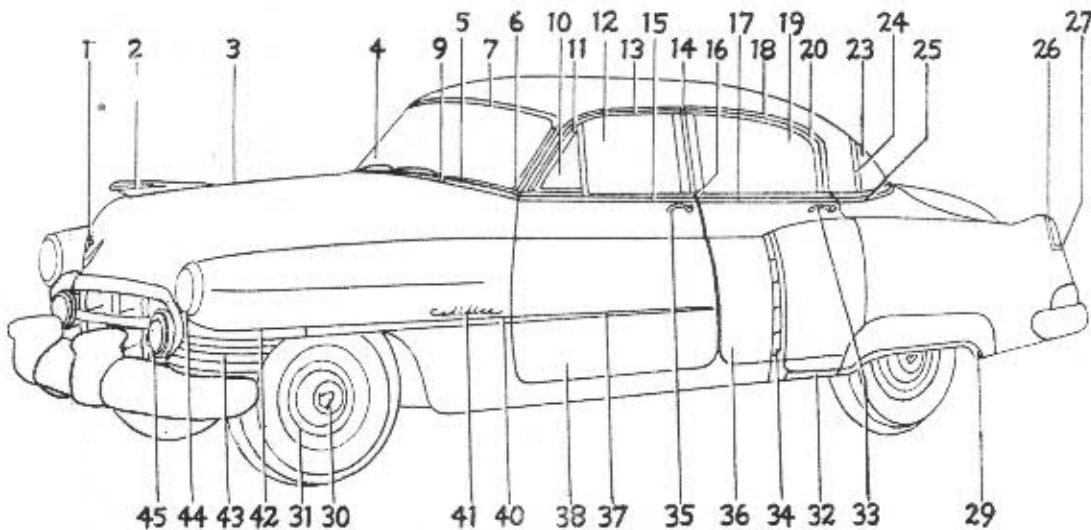

Item	Part No.	Description	Price
1	3505567	—Emblem, V (only)	2.30
1	1457039	—Emblem, crest (only)	1.60
2	1456357	—Ornament, hood	8.80
3	1456182	—Mldg., hood cen.	4.20
4	4573183	—Glass, windshield, 6019X, 6219, 19X	55.00
4	4570442	—Glass, windshield, 6169	55.00
5	4576660	—Mldg., w/s low., 6169	4.35
5	4584849	—Mldg., w/s low., 6019X, 6219, 19X	5.75
6	4578163	—Mldg., w/s side, 6169	1.25
6	4579754	—Mldg., w/s side, 6019X, 6219, 19X	6.25
7	4584848	—Mldg., w/s up., 6019X, 6219, 19X	4.75
7	4578161	—Mldg., w/s up., 6169	4.15
8	4580646	—Mldg., w/s header, up., 6019X, 6219, 19X	2.50
9	4571697	—Clip, w/s mldg.	.03
9	4577109	—Clip, w/s header mldg.	.10
10	4572629	—Glass, frt. door vent., 6019X, 6219, 19X	4.25
10	4569048	—Glass, frt. door vent., 6169	3.50
11	4575827	—Mldg. vent., w/ch., w/w strip., 6019X, 6219, 19X	10.25
11	4575701	—Mldg. vent., w/ch., w/w strip., 6169	10.25
12	4585531	—Glass, frt. door, 6019X, 6219, 19X	10.00
12	4571343	—Glass, frt. door, 6169	10.00
13	Mldg., front door reveal:		
	4579756	—Upper, 6019X, 6219, 19X	4.95
	4572757	—Upper, 6169	3.00
	4579758	—Lower, 6019X, 6219, 19X	5.50
	4570549	—Lower, front, 6169	3.75
	4579760	—Front, 6019X, 6219, 19X	8.50
	4570303	—Lower, rear, 6169, before 3476	4.15
	4585967	—Lower, rear, 6169, after 3475	4.00
	4581380	—Clip, moulding, 6019X, 6219, 19X	.05
	4176132	—Clip, moulding, 6169	.05
14	4576408	—Mldg., cen. pillar, up., 6019X, 6219, 19X	1.65
14	4570529	—Mldg., cen. pillar, up., 6169	.85
15	4587712	—Mldg., belt, frt. dr., 6019X, 6219, 19X	5.25
15	4572763	—Mldg., belt, frt. dr., 6169, before 3476	4.50
15	4585969	—Mldg., belt, frt. dr., 6169, after #3475	4.75
16	4587890	—Mldg., ctr. pillar, low., 6019X, 6219, 19X	1.15
16	4587892	—Mldg., ctr. pillar, low., 6169, after 3475	1.15
17	4587722	—Mldg., belt, rr. dr., 6019X, 6219, 19X	4.75
17	4572771	—Mldg., belt, rr. dr., 6169	4.75
18	4574749	—Mldg., roof drip, 6019X, 6219, 19X	1.75
18	4587435	—Mldg., roof drip, 6169	1.25
19	4572404	—Glass, rr. dr., 6019X, 6219, 19X	14.50
19	4579425	—Glass, rr. dr., 6169	14.25
20	Moulding, rear door Reveal:		
	4579766	—Upper, 6019X, 6219, 19X	6.00
	4572765	—Upper, 6169	2.75
	4579762	—Lower, 6019X, 6219, 19X	7.25
	4572767	—Lower, 6169	4.65
	4572769	—Rear, 6169	2.35
21	4575756	—Glass, rr. qtr. wd. vent., 6019X, 6219, 19X only	3.00
22	4579768	—Mldg., rr. qtr. wd. vent. reveal, 6019X, 6219, 19X only	7.25

Fig. 1