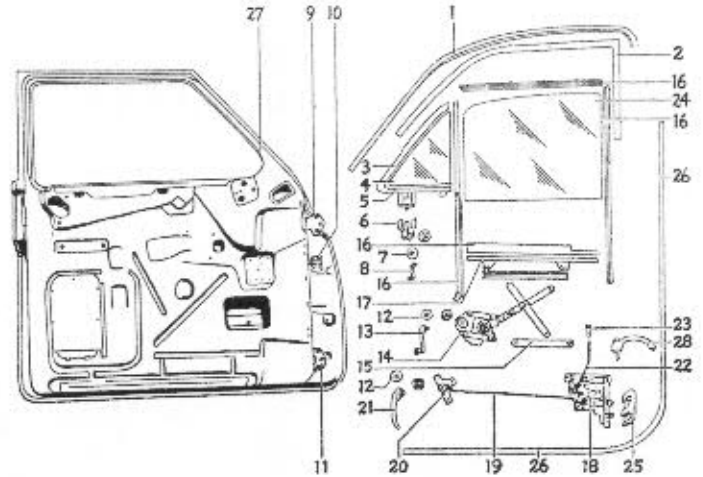

Item Part No.	Description	Price
5 4575701	Channel assy., vent. (6169)	10.25
6 4575344	Regltr., ventilator	2.75
7 4132059	Plate, escutcheon, handle (6169, 6219)	.95
8 4147092	Handle, ventilator	1.55
9 4570661	Hinge assy., upper	2.35
10 4569721	Link, check, w/spt.	4.50
11 4570662	Hinge assy., low	2.35
12 4132059	Plate, escutcheon, regulator handle	.95
13 4586679	Switch regulator (6019X, 6219X)	8.50
13 4147038	Handle, regulator (6169, 6219)	1.60
14 4575453	Regltr., window, w/hyd. cyl. (6019X, 6219X)	18.50
14 4570352	Reg., wd. (6169)	4.50
14 4572631	Reg., wd. (6219)	5.00
15 4569658	Cam, regulator (6019X, 6219X)	1.30
15 4102018	Cam, regltr. (6169)	.30
15 4561135	Cam, regltr. (6219)	.35
16	Channel, glass run (color optional):	
4585889	Front (6019X), brown	4.25
4581471	Frnt. (6169), brown	3.60
4581473	Front (6219, 19X), brown	3.60
4573772	Rear (all)	1.35
17	Channel, sash, glass:	
4575302	Low. (6019X, 6219X)	1.00
4571378	Lower (6169)	1.00
4572506	Lower (6219)	1.00
18 4571045	Lock, door	5.75
19 4572520	Link, remote control (6019X, 6219, 19X)	.10
19 4572013	Link, remote control (6169)	.10
20 4575327	Remote control	.85
21 4091129	Handle, door lock	1.25

Item Part No.	Description	Price	Item Part No.	Description	Price
22 4572518	Rod, in. locking (6019X, 6219, 19X)	.10	25 4582137	Plate, striker	1.05
22 4570875	Rod, in. lock. (6169)	.12	26 4581163	W/strip, door bottom, center & front	1.75
23 4568228	Knob, locking rod (6019X)	.45	27 4581323	Door assy. (6019X, 6219, 19X)	54.50
23 4568396	Knob, locking rod (6169, 6219, 19X)	.12	27 4573040	Door assy. (6169 before No. 3476)	52.50
24 4588531	Glass, door (6019X, 6219, 19X)	10.00	27 4586584	Door assy. (6169 after No. 3475)	52.50
24 4571343	Glass, door (6169)	10.00	28 4580624	Handle, outside	5.75