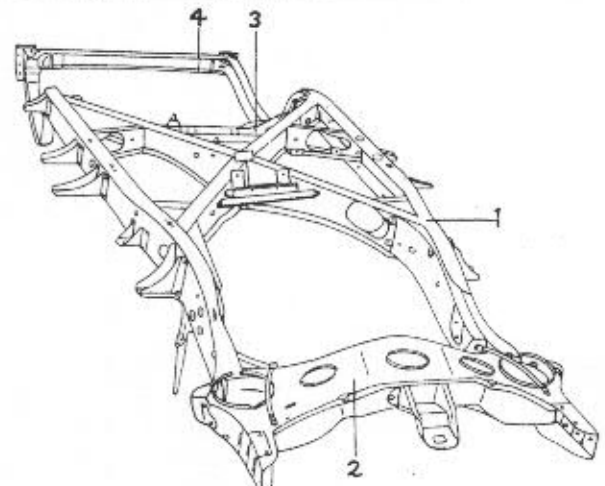

FRAME
ALL MODELS

Item Part No.	Description	Price	Item Part No.	Description	Price
1 Frame:			2 3630225	Cross member, under radiator, w/brkts. & reinforce.	22.80
3630216	6019X	175.00	3 1457109	Cross member, frt. of fuel tank, w/shk. absorb. mounts, axle bmpr. brkts.	11.25
3630217	6137, 6169	155.00	4 1455589	Cross member, rear	3.25
3630218	6219, 6219X	165.00			
3630219	6237, 6237X, 6237DX	185.00			
3630220	6267X	215.00