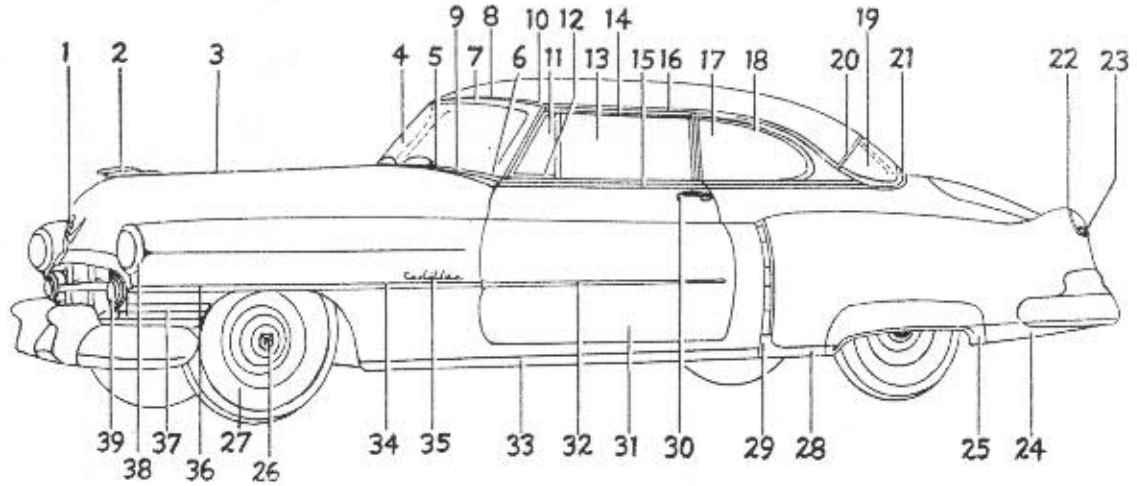

(Left Side Part Numbers Shown)
2-DOOR COUPE & CONVERTIBLE

Item	Part No.	Description	Price
1	3508567	—Emblem "V" (only)	2.30
1	1457089	—Emblem, crest (only)	1.80
2	1456357	—Ornament, hood	8.80
3	1456182	—Mldg., hood center	4.20
4	4575162	—Glass, windshield	55.00
5	4576660	—Mldg., w/s, low., 6137	4.35
5	4577534	—Mldg., w/s, low., 6237, 37X, 37DX, 67X	5.50
6	4577808	—Mldg., w/s, side, 6137	4.75
6	4577808	—Mldg., w/s, side, 6237, 37X, 37DX	10.50
6	4576629	—Mldg., w/s, side, 6267X	11.00
7	4581850	—Mldg., w/s, up., 6137	5.00
7	4584851	—Mldg., w/s, up., 6237, 37X, 37DX	5.75
7	4584855	—Mldg., w/s, up., 6267X	6.60
8	4574212	—Mldg., w/s, hdr., up., 6237X	6.25
8	4583640	—Mldg., w/s, hdr., up., 6237DX	2.65
9	4574341	—Mldg., w/s, hdr., low., 6237X	10.50
9	4582440	—Mldg., w/s, hdr., low., 6237DX	3.65
10	4571697	—Clip, midg., reveal	.03
10	4579823	—Clip, midg., hdr., reveal	.05
11	4578110	—Glass, frt. dr. vent.	3.85
12	4578171	—Mldg., w/vent. assy., 6137, 6237, 37X, 37DX	45.00
12	4575844	—Mldg., w/vent. assy., 6267X	42.00
13	4580025	—Glass, frt. door	12.00
14	4589621	—Mldg., frt. door reveal, low., 6137	6.25
14	4577981	—Mldg., frt. door reveal, low., 6237, 37X, 37DX, 67X	8.25
15	4577337	—Mldg., door, belt, 6137	5.00
15	4578132	—Mldg., door, belt, 6237, 37X, 37DX, 67X	5.25
16	4579586	—Mldg., roof drip, 6137, 6237, 37X, 37DX	1.50
17	4580152	—Glass, rr. qtr., wd., 6137, 6237, 37X, 37DX	11.00
17	4574849	—Glass, rr. qtr., wd., 6267X	9.25

Item	Part No.	Description	Price
18	Moulding, Rear Quarter Window Reveal:		
	4579596	—Up. & rear, 6137 before 761	14.50
	4587883	—Up. & rear, 6137 after 760	14.50
	4581986	—Up. & rear, 6237, before 296, 6237X, before 51, 6237DX, before 321	16.50
	4587885	—Up. & rear, 6237, after 295, 6237X, after 50, 6237DX, after 320	16.50
	4579110	—Lower, 6137	4.25
	4579992	—Lower, 6237, 37X, 37DX	5.00
	4577637	—Lower, 6267X	7.25
19	4577854	—Glass, rr. win., L., 6137, 6237, 37X, 37DX	8.25
19	4577855	—Glass, rr. win., ctr., 6137, 6237, 37X, 37DX	17.50
20	Moulding, Rear Window Reveal:		
	4578368	—Upper, 6137	2.65
	4580182	—Upper, 6237, 37X, 37DX	2.75
	4580656	—Division, 6137	1.15
	4581468	—Div., 6237, 37X, 37DX	1.75
	4578574	—Lower, 6137 before 761	2.35

Item	Part No.	Description	Price
	4587427	—Lower, 6137 after 760	2.15
	4579988	—Lower, ext., 6237, before 296, 6237X, before 51, 6237DX, before 321	2.65
	4587429	—Lower, ext., 6237, after 295, 6237X after 50, 6237DX, after 320	2.65
21	4584610	—Mldg., rr. qtr. belt & back, 6137	6.50
21	4584612	—Mldg., rr. qtr. belt & back, 6237, 37X, 37DX	8.25
21	4577511	—Mldg., rr. qtr. belt & back, 6267X	8.25
22	927709	—Tail lamp, w/up. mldg.	22.75
23	1456189	—Mldg., bottom of lamp	2.90
24	1456190	—Mldg., rr. sill ext., rr., 6237, 37X, 37DX, 67X	5.75
25	3508833	—Mldg., wheel shield, 6137	9.25
25	3508817	—Mldg., wheel shield, 6237, 37X, 37DX, 67X	12.60

Item	Part No.	Description	Price
26	1441628	—Cap, wheel hub, frt. or rr.	2.50
27	1454507	—Wheel, frt. or rr.	15.50
28	3508827	—Mldg., rr. sill ext., frt., 6137	6.30
28	3508829	—Mldg., rr. sill ext., frt., 6237, 37X, 37DX, 67X	6.00
29	3508770	—Guard, stone, rr. fender, 6137	10.75
29	3508772	—Guard, stone, rr. fdr., 6237, 37X, 37DX, 67X	10.75
30	4580624	—Handle, door, com.	5.75
31	4574660	—Door panel, outer	25.00
32	4574774	—Mldg., frt. dr. fender ext.	7.00
33	3508704	—Mldg., side sill, 6237, 37X, 37DX, 67X	7.50
34	1456598	—Mldg., frt. fender, side	5.85
35	1452305	—Name plate, "Cadillac"	2.75
36	3508690	—Mldg., grille ext., up.	5.60
37	3508685	—Mldg., grille ext., lower	8.20
38	5938878	—Rim, chrome, head lamp	3.45
39	926849	—Lamp, fog, ov.	11.25
39	926858	—Lamp, signal	5.25