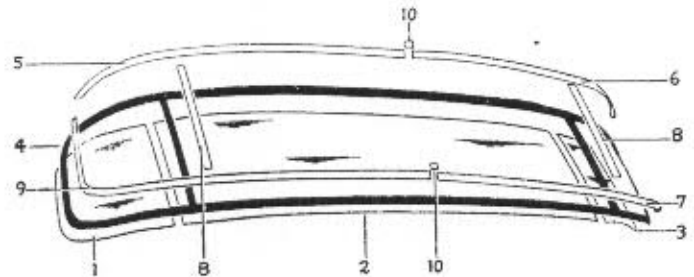

REAR WINDOW
ALL MODELS

Item Part No.	Description	Price	Item Part No.	Description	Price
1 Glass, rear window:			4587426	6137 after 760	2.15
4575111	Left (6019X, 6219, 19X)	5.50	4575028	6169 before 6929	2.65
4577854	Left (6137, 6237, 37X, 37DX)	8.25	4586839	6169 after 6928	2.25
4573330	Left (6169)	7.75	4576418	Rear qtr. low. ext., 6169	1.85
2 Glass, rear window:			4579967	6237 before 296, 6237X before 51, 6237DX before 321	2.80
4575112	Center (6019X, 6219, 19X)	16.00	4587428	6237 after 295, 6237X after 50, 6237DX after 320	2.80
4577855	Center (6137, 6287, 37X, 37DX)	17.50			
4573331	Center (6169)	15.25	8 Moldings, reveal, upright div.:		
3 Glass, rear window:			4579738	6019X, 6219, 19X	1.75
4575110	Right (6019X, 6219, 19X)	5.50	4580656	6137	1.15
4577853	Right (6137, 6237, 37X, 37DX)	8.25	4574318	6169	1.35
4573329	Right (6169)	7.75	4581468	6237, 37X, 37DX	1.75
4 4577714	W/strip, glass (619X, 6219, 19X)	11.00	9 Molding, reveal, lower left:		
4 4577856	W/strip, glass (6137, 6237, 37X, 37DX)	13.00	4579770	6019X before 1231, 6219 before 3011, 6219X before 756	2.80
4 4573860	W/stp., glass (6169)	12.50	4586836	6019X after 1230, 6219 after 3010, 6219X after 755	2.80
5 Molding, reveal, up. left:			4578574	6137 before 761	2.35
4579772	6019X, 6219, 19X	2.60	4587427	6137 after 760	2.15
4578368	6137	2.65	4575027	6169 before 6929	2.50
4573079	6169	2.50	4586840	6169 after 6928	2.25
4580182	6237, 37X, 37DX	2.75	4576419	Rear qtr. low. ext. (6169)	1.85
6 Molding, reveal, up. right:			4579988	6237 bef. 296, 6237X bef. 51, 6237X bef. 321	2.65
4579771	6019X, 6219, 19X	2.60	4587429	6237 after 295, 6237X aft. 50, 6237DX aft. 320	2.65
4578367	6137	2.75	10 4577888	Clip, reveal mold. up. & low. (6019X, 6169, 6219, 19X)	.05
4573078	6169	2.75	10 4571697	Clip, reveal mold. up. & low. (6137, 6237, 37X, 37DX)	.03
4580181	6237, 37X, 37DX	2.90			
7 Molding, reveal, low. right:					
4579769	6019X—before 1231, 6219 before 3011, 6219X before 756	2.80			
4586835	6019X, after 1230, 6219 after 3010, 6219X after 755	2.80			
4578573	6137 before 761	2.50			

REAR QUARTER WINDOW
(Left Side Part Numbers Shown)
2-DOOR COUPES & CONVERTIBLES

Item Part No.	Description	Price
1 4580152	Glass, w/o channel 6137, 6237, 37X, 37DX	11.00
1 4574849	Glass, w/o channel, 6267X	9.25
2 4173466	Channel, sash, frt., 6137, 6237	16.25
2 4173468	Channel, sash, frt., 6237X, 37DX	16.25
2 4172891	Channel, sash, frt., 6267X	14.50
2 4172889	Channel, sash, frt., hd. ad. & rr., 6267X	8.25
3 4576667	Cam, regulator, 6237X, 37DX, 67X	.25
4 4588836	Guide, win., 6137, 6237, 37X, 37DX	4.00
4 4578525	Guide, win., 6267X	3.75
5 4581695	Regltr., win., 6137, 6237	4.50
5 4576621	Regulator, hyd. w/cyl. & spring, 6237X, 37DX, 67X	18.00
6 4558976	Frame, reg., 6237X, 37DX, 67X	6.50
7 4687657	Cyl., reg., hyd., 6237X, 37DX, 67X	9.50
8 4599327	Spring, reg., ret., 6237X, 37DX, 67X	1.75
4147038	Handle, reg., 6137, 6237	1.60
4586678	Switch, btn., reg., 6237X, 37DX, 67X	3.25
4098697	W/strip, window (A.R.) per ft.	.13