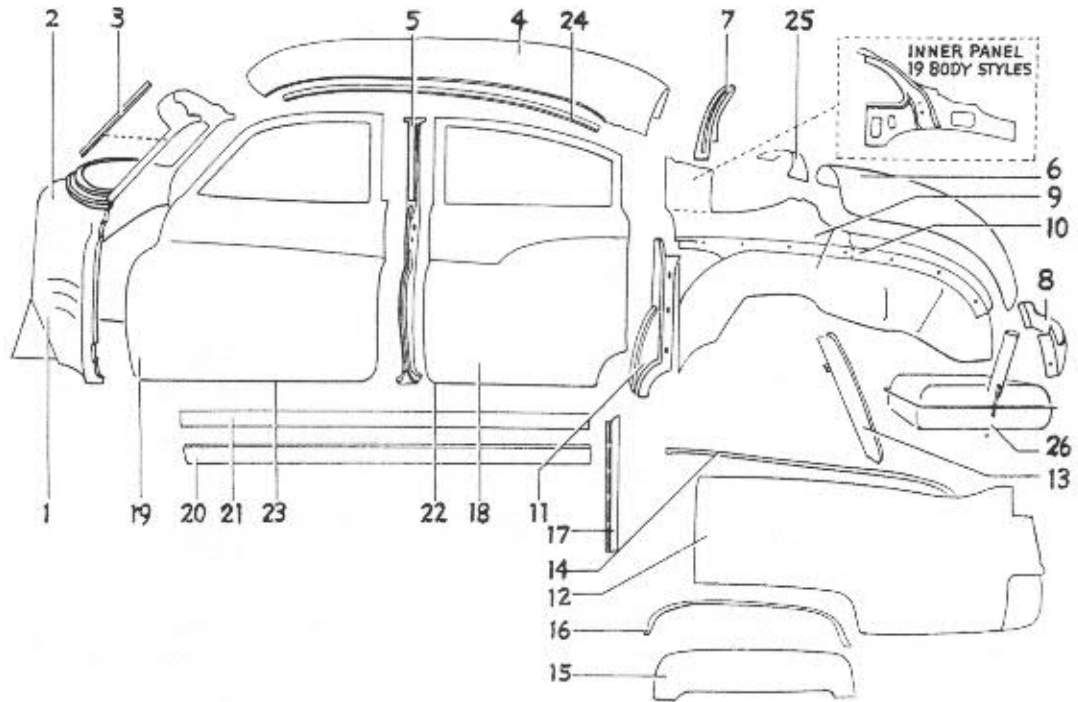

Item	Part No.	Description	Price
1	4584797	Panel, cowl side, low.	6.00
2	4573594	Panel assy., cowl, 6169	120.00
2	4575323	Panel assy., cowl, 6019X, 6219, 19X	120.00
3	4571482	Pillar, cowl side, 6169	6.00
3	4573960	Pillar, cowl side, 6019X, 6219, 19X	8.00
4	4573066	Panel, roof, 6169	45.00
4	4575016	Panel, roof, 6019X, 6219, 19X	52.50
5	4582355	Pillar ctr., 6169 before 3475	29.60
5	4586435	Pillar, ctr., 6169 after 3475	29.60
5	4582359	Pillar, ctr., 6019X, 6219, 19X	29.60
6	4574295	Deck lid, 6019X	44.50
6	4573164	Deck lid, 6169, 6219, 19X	39.50
7	4574987	Panel, rr. win., in., 6169	11.50
7	4575667	Panel, rr. win., in., 6019X, 6219, 19X	7.50
8	4586551	Panel, end, below DK.	7.25
9		Panel, rear quarter side:	
	4575291	Outer, 6019X	58.40
	4573063	Outer, 6169	47.25
	4575013	Outer, 6219, 19X	50.00
	4573899	Inner, 6019X, 6219, 19X	6.00
10	4573581	Panel, rr. qtr. fndr. attach, sec., 6019X	5.00
10	4567339	Panel, rr. qtr. fndr. attach, sec., 6169, 6219, 19X	3.75
11		Panel, rear quarter, lock pillar section	
	4572438	Out., 6019X, 6219, 19X	7.25
	4572434	Outer, 6169	7.00
	4579496	Up., inner (dog leg), 6169	.95
12	3508551	Fender, rear, 6019X	39.50
12	3508543	Fender, rear, 6169	37.50
12	3508555	Fender, rear, 6219, 19X	37.50
13	3508627	Deflector, rr., w/brkt., 6019X	2.60
13	3508629	Deflector, rr., w/brkt., 6169, 6219, 19X	2.60
14	1420410	Anti-squeak, A.R. per ft.	.17
15	3508618	Shield, whl., 6019X	11.20
15	3508639	Shield, wheel, 6169	9.50
15	3508622	Shield, wheel, 6219, 19X	9.50
16	1456846	Seal, wheel shield	1.25
17	3508775	Guard stone, on rr. door	10.75
18	4576177	Panel, out., rear door, 6019X	23.00
18	4573424	Panel, out., rear door, 6169	20.00
18	4574723	Panel, out., rear door, 6219, 19X	21.00
19	4574710	Panel, out., front door, 6019X, 6219, 19X	21.00
19	4586364	Panel, out., front door, 6169 after 3475	20.00

Item	Part No.	Description	Price
20	4574133	Panel, side sill, out., 6019X, 6219, 19X	12.45
20	4577561	Panel, side sill, out., 6169	11.80
21	4574135	Panel, side sill, in., 6019X, 6219, 19X	3.50
21	4568580	Panel, side sill, in., 6169	5.50
22	4581325	Door assy., rear, 6019X	63.50
22	4573044	Door assy., rear, 6169, before 3475	52.50
22	4582383	Door assy., rear, 6169, after 3475	52.50
22	4581327	Door assy., rear, 6219, 19X	54.50
23	4581323	Door assy., front, 6019X, 6219, 19X	54.50
23	4573040	Door assy., front, 6169, before 3475	52.50
23	4586384	Door assy., front, 6169, after 3475	52.50
24		Rail, Side Roof	
	4576236	In., 6019X, 6219, 19X	2.50
	4570850	Out., 6019X, 6219, 19X	3.25
	4574674	In, ext., 6019X, 6219, 19X	1.75
	4573036	In., 6169	3.75
	4573034	Out., 6169	4.75
25	4567340	Panel, back, ab. dk.	5.25
26	3630139	Tank, fuel	19.25