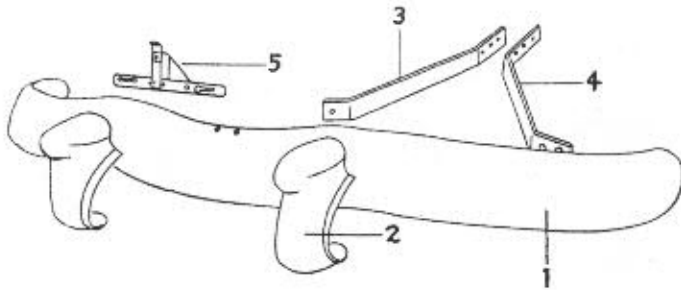

# CADILLAC 1950 BODY PARTS

## Series 60S, 61, 62. ALL BODY STYLES

**FRONT BUMPER**  
(Left Side Part Numbers Shown)  
ALL MODELS

Item Part No.	Description	Price	Item Part No.	Description	Price
1 3508523	Bar impact bmpr..	59.75	3 1456689	Bar, mtg., L., in..	2.10
2 3508510	Guard, bumper		4 1456691	Bar, mtg., L., out.	3.00
	Impact bar .....	12.75	5 3630206	Brkt. assy., lic. plate	1.75