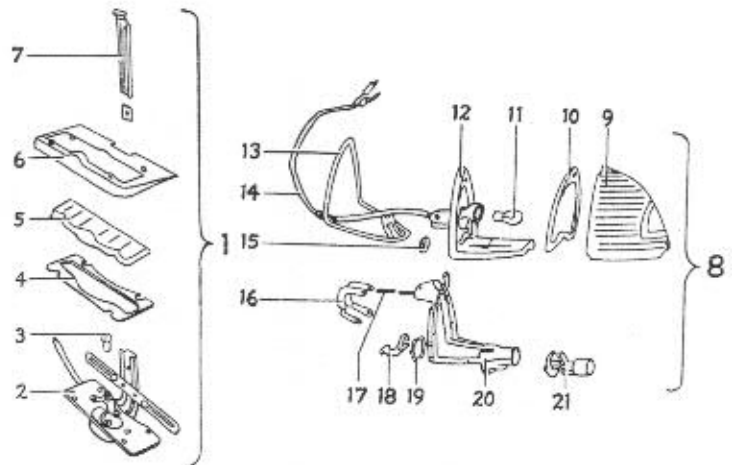

REAR & TAIL LAMPS
ALL MODELS

Item Part No.	Description	Price	Item Part No.	Description	Price
1 927682	Lamp assy., w/license plate bracket	10.95	13 5937468	Gasket, up. right, to fender	.30
2 5937366	Body, license lamp	2.50	13 5937331	Gasket, up. left, to fender	.30
3 143303	Bulb, license lamp	.10	14 5939143	Wires, contacts, R.	1.65
4 5937376	Gasket, lens	.50	14 5939132	Wires, contacts, L.	1.75
5 5937378	Lens, license lamp	.75	15 5937655	Lens, int., L. only	.10
6 5938897	Cover, lens	2.75	16 5937657	Hinge, large, L.	.40
7 1441078	Clamp license plate	.23	17 5937307	Spring, hinge	.05
8 927709	Tail & stop lamp assy., left, w/hinge	22.75	18 5937324	Support, filler ext. on lamp	.05
8 927710	Tail & stop lamp assy., right	15.85	19 5937323	Gasket, latch to frame	.05
9 5937334	Lens, tail lamp, out.	1.40	20 5937541	Frame, lamp & filler cover, L.	.05
10 5937337	Gasket, lens	.15	21 5937311	Latch, locking, left lamp	3.20
11 145416	Bulb, tail lamp	.32			
12 5937345	Body, tail lamp, R.	3.30			
12 5939135	Body, tail lamp, left, w/plate	6.30