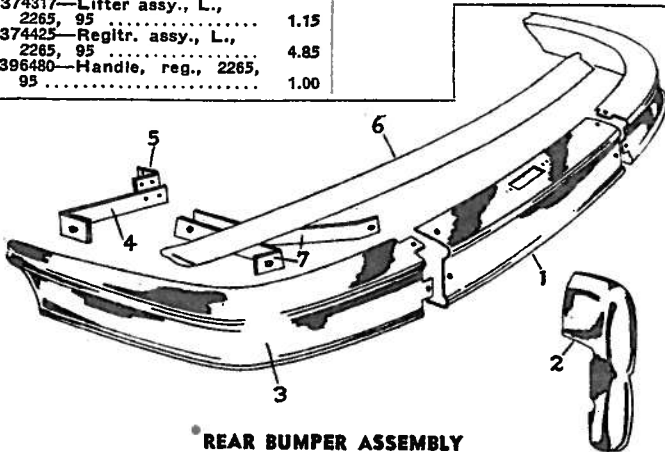

REAR BUMPER ASSEMBLY

Item Part No.	Description	Price	Item Part No.	Description	Price
389428	Bumper assy.	80.00	395373	Spacer assy.	1.20
1 395346	Bar, face	24.20	6 401839	Shield assy.	4.00
2 389515	Guard, L.	11.00	391600	Seal, shield	.80
3 395548	Guard, fender, L.	33.00	7 387989	Bar, in. sup.	2.00
4 395568	Bar, support	1.85	7 395570	Bar, out. sup.	1.65
5 403013	Bracket, sup. bar..	.44