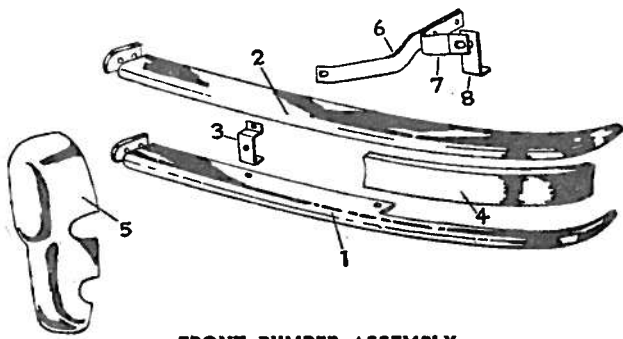

PACKARD DE LUXE EIGHT 1948 BODY PARTS

Series 2201, 2211. ALL BODY STYLES

FRONT BUMPER ASSEMBLY

Item Part No.	Description	Price	Item Part No.	Description	Price
389475	Bumper	82.50	395342	Panel, L.	7.70
1 389479	Bar, face, low. L.	18.80	4 389495	Spacer	.30
2 389477	Bar, face, up. L.	17.60	5 389483	Guard, front L.	11.00
3 395719	Cover, bar joint	1.65	6 389487	Bar, in. L.	2.20
3 389484	Bracket, up. to low.	1.00	7 389489	Bar, out. L.	2.20
389499	Shield, L.	N.P.	8 389492	Bracket	1.10

HOOD ASSEMBLY

Item Part No.	Description	Price	Item Part No.	Description	Price
1 391906	Hood assy.	38.00	372331	Pin, lock clamp	.16
2 372174	Bumper, cowl	.07	372450	Spring, lock	.12
2 399824	Bumper, pivot	.33	12 399453	Handle & link, L.	N.P.
2 372146	Bumper, front	.12	13 399458	Knob, handle	.50
2 407010	Bumper, rear cor.	.03	14 372536	Grommet, handle	.28
2 391463	Bumper, fender	.05	396074	Prop	.40
3 378664	Dowel, rear	.20	16 372463	Rest, prop	.35
4 391757	Pin, guide	.30	17 383366	Spring, prop	.12
5 372295	Clamp, L. front	.48	18 370413	Catch assy., L.	.70
5 399529	Clamp, L. rear	.90	19 372341	Anti-rat.	.14
6 399527	Roller, lock	.30	20 378514	Spring	.10
7 372305	Bracket, lock	.48	21 394755	Ornament	6.60
8 372338	Rod, lock oper.	.48	22 391427	Wthstp., cowl	N.P.
9 373764	Spring, anti-rat.	.05	23 391519	Retainer, wthstp.	N.P.