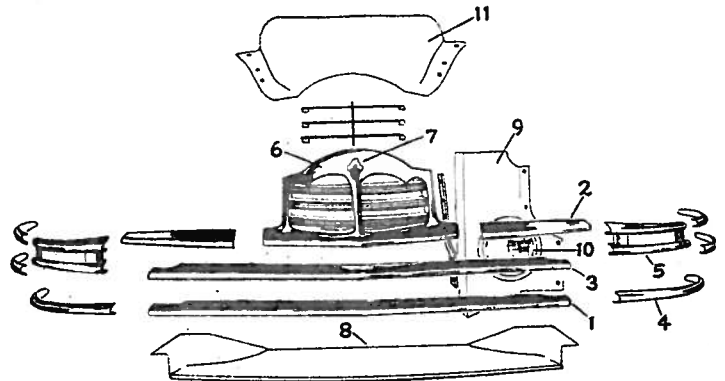

PACKARD DE LUXE EIGHT 1948 BODY PARTS

Series 2201, 2211. ALL BODY STYLES

FRONT BUMPER ASSEMBLY

Item Part No.	Description	Price	Item Part No.	Description	Price
389475	Bumper	82.50	395342	Panel, L.	7.70
1 389479	Bar, face, low. L.	18.80	4 389495	Spacer	.30
2 389477	Bar, face, up. L.	17.60	5 389483	Guard, front L.	11.00
3 395719	Cover, bar joint	1.65	6 389487	Bar, in. L.	2.20
3 389484	Bracket, up. to low.	1.00	7 389489	Bar, out. L.	2.20
389499	Shield, L.	N.P.	8 389492	Bracket	1.10

GRILLE ASSEMBLY

Item Part No.	Description	Price	Item Part No.	Description	Pri
1 391216	Mold., low. & cent.	16.00	7 391374	Emblem	2.0
2 391215	Mold., up. L.	3.50	394527	Shield assy.	1.7
391983	Parking light, L.	4.40	8 399832	Splasher, low.	6.6
391377	Reinfmt., L.	.50	357434	Bumper, rubber	.0
3 391211	Mold., cent. L.	1.40	9 413531	Splasher, side, L.	N.P.
4 391213	Mold., low. L.	3.00	10 396448	Screen, air duct	.9
5 391209	Mold., up. L.	1.40	11 394613	Splasher top	4.2
6 391098	Grille assy.	30.35			

HOOD ASSEMBLY

Item Part No.	Description	Price	Item Part No.	Description	Price
1 391906	Hood assy.	38.00	372331	Pin, lock clamp	.16
2 372174	Bumper, cowl	.07	372450	Spring, lock	.12
2 399824	Bumper, pivot	.33	12 399453	Handle & link, L.	N.P.
2 372146	Bumper, front	.12	13 399458	Knob, handle	.50
2 407010	Bumper, rear cor.	.03	14 372536	Grommet, handle	.28
2 391463	Bumper, fender	.05	396074	Prop	.40
3 378664	Dowel, rear	.20	16 372463	Rest, prop	.35
4 391757	Pin, guide	.30	17 383366	Spring, prop	.12
5 372295	Clamp, L. front	.48	18 370413	Catch assy., L.	.70
5 399529	Clamp, L. rear	.90	19 372341	Anti-rat.	.14
6 399527	Roller, lock	.30	20 378514	Spring	.10
7 372305	Bracket, lock	.48	21 394755	Ornament	6.60
8 372338	Rod, lock oper.	.48	22 391427	Wthstp., cowl	N.P.
9 373764	Spring, anti-rat.	.05	23 391519	Retainer, wthstp.	N.P.