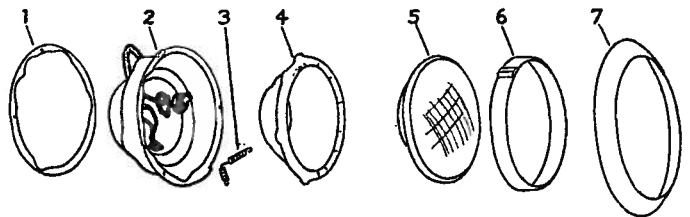

HEADLAMP ASSEMBLY

Item Part No.	Description	Price	Item Part No.	Description	Pri
393698	Headlamp assy., L.	15.40	7 394717	Door, 2202	2.7
1 371402	Gasket, fender	.28	7 394718	Door, 2206	3.0
2 393702	Body	3.00	383490	Switch assy., dim.	1.1
4 371404	Mounting assy.	2.05	311729	Cap, dim. switch	.1
5 339528	Bulb	1.30	393563	Switch, hdp.	2.7
6 354145	Retainer, bulb	1.85	410047	Circuit breaker	1.6
410044	Cable assy., L.	2.00	399564	Bracket, indicator	.7
351167	Junction block	.30			

PARKING LIGHT ASSEMBLY

Item Part No.	Description	Price	Item Part No.	Description	Pri
393619	Light assy., L.	9.50	10 393620	Gasket, glass	.2
8 393712	Body & cable	3.60	11 393627	Door	1.6
9 393625	Glass	1.00	393642	Gasket	.2