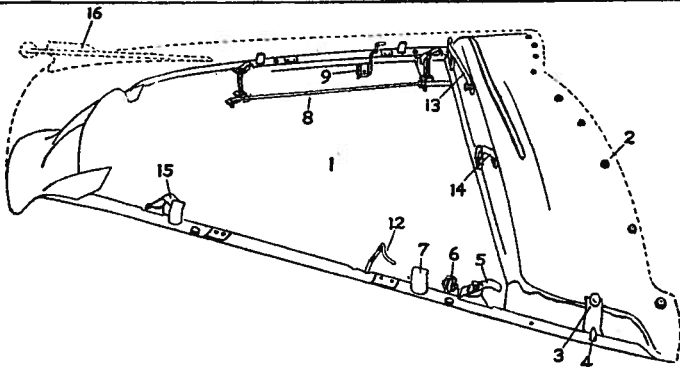

PACKARD DE LUXE EIGHT 1948 BODY PARTS

Series 2201, 2211. ALL BODY STYLES

FRONT BUMPER ASSEMBLY

Item Part No.	Description	Price	Item Part No.	Description	Price
389475	Bumper	82.50	395342	Panel, L.	7.70
1 389479	Bar, face, low. L.	18.80	4 389495	Spacer	.30
2 389477	Bar, face, up. L.	17.60	5 389483	Guard, front L.	11.00
3 395719	Cover, bar joint	1.65	6 389487	Bar, in. L.	2.20
3 389484	Bracket, up. to low.	1.00	7 389489	Bar, out. L.	2.20
389499	Shield, L.	N.P.	8 389492	Bracket	1.10

HOOD ASSEMBLY

Item Part No.	Description	Price	Item Part No.	Description	Price
1 391906	Hood assy.	38.00	372331	Pin, lock clamp	.16
2 372174	Bumper, cowl	.07	372450	Spring, lock	.12
2 399824	Bumper, pivot	.33	12 399453	Handle & link, L.	N.P.
2 372146	Bumper, front	.12	13 399458	Knob, handle	.50
2 407010	Bumper, rear cor.	.03	14 372536	Grommet, handle	.28
2 391463	Bumper, fender	.05	396074	Prop	.40
3 378664	Dowel, rear	.20	16 372463	Rest, prop	.35
4 391757	Pin, guide	.30	17 383366	Spring, prop	.12
5 372295	Clamp, L. front	.48	18 370413	Catch assy., L.	.70
5 399529	Clamp, L. rear	.90	19 372341	Anti-rat.	.14
6 399527	Roller, lock	.30	20 378514	Spring	.10
7 372305	Bracket, lock	.48	21 394755	Ornament	6.60
8 372338	Rod, lock oper.	.48	22 391427	Wthstp., cowl	N.P.
9 373764	Spring, anti-rat.	.05	23 391519	Retainer, wthstp.	N.P.