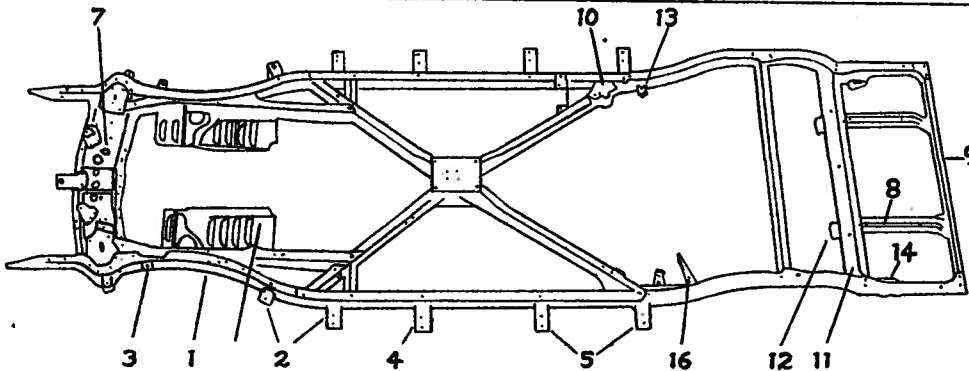

FRAME ASSEMBLY

Item Part No.	Description	Price
1 389432	Frame	82.80
2 371854	Bracket, body H.B. #1	.50
2 371853	Bracket, #2	.70
4 371852	Bracket, #3 & 4	.70
5 373116	Bracket, L., #5	.85
3 341937	Bracket, hose, F.	.06
371179	Bracket, hose, R.	.41
7 389586	Chan, assy., F.	20.00
8 371037	Sup., L., tank	1.00
9 373018	Chan, tank sup.	3.45
10 371919	Bracket, muf. sup.	.30
11 367024	Chan, rear	N.P.
12 348573	Bracket, shock, R.	.16
13 367935	Bracket, L., F.R. sprg.	1.40
14 367202	Bracket, L., R. sprg.	2.45
373931	Bracket, stab.	4.00
16 373220	Bracket, L., cable..	N.P.