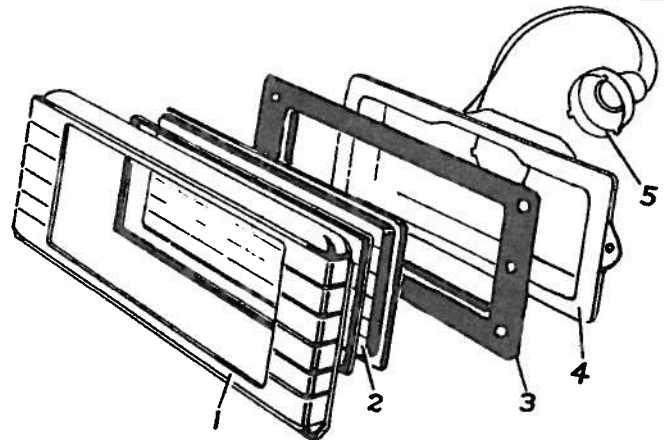

REAR LAMP ASSEMBLY

Item Part No.	Description	Price	Item Part No.	Description	Price
391413	Tail & stop assy.	10.00	2 399301	Glass, L., 2201	1.00
3 391407	Gasket, body, L.	.60	2 399299	Glass, L., 2211	1.00
4 383429	Body, L., 2201	.85	362862	Switch, stop light..	.73
4 405742	Body, L., 2211	1.00			
5 394843	Cable & socket, 2201	1.50			
5 394842	Cable & socket, 2211	2.00			
371841	Liner	.14			
1 391403	Door, L.	3.00			

DIRECTIONAL SIGNAL

Item Part No.	Description	Price
403816	Sw. & cable	4.00
373372	Connector	.28
393745	Flasher	2.00
362292	Fuse, switch	.08
395710	Hub, switch lever.	1.00