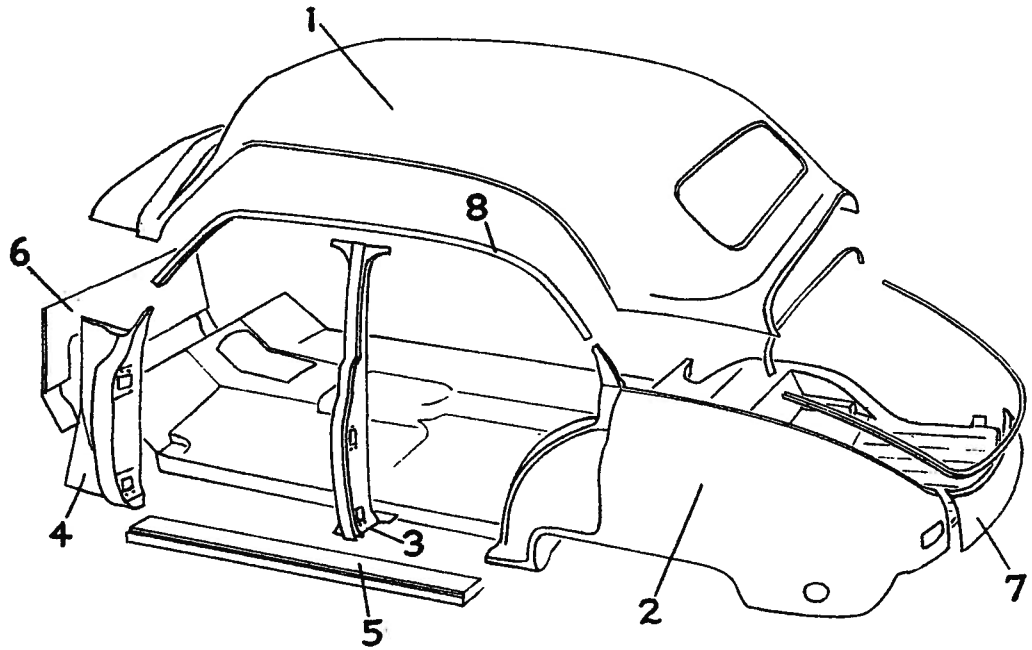

PACKARD DE LUXE EIGHT 1948 BODY PARTS

Series 2201, 2211. ALL BODY STYLES

CAR BODY 2 AND 4 DOOR TYPE

Item	Part No.	Description	Price
1	411507	Roof assy., 2262, 92	66.00
1	411506	Roof assy., 2265, 95	100.00
2	411857	Fender & whhouse., L., 2262, 92	50.00
2	411859	Fender & whhouse., L., 2265, 95	70.00
	391009	Panel, rear L., out., 2262, 92	16.50
	391011	Panel, rear L., out., 2265, 95	17.00
3	391421	Pillar, cent. L., 2262	11.00
3	396775	Pillar, cent. L., 2292	N.P.
4	391159	Panel, cowl side, L.	9.00
5	391921	Panel, sill L., 2262, 92	2.75
5	391923	Panel, sill L., 2265, 95	2.75
6	391147	Panel, dash assy.	N.P.
7	396416	Panel, rear cent., low.	.....
8	401339	Mold., gutter L., 2262, 92	1.00
8	409729	Mold., gutter L., 2265, 95	1.00
	396097	Rail, roof L., 2262, 92	3.30
	391245	Rail, roof L., 2265, 95	2.00
	391651	Reinfmt., roof L., 2262, 92	1.35
	366783	Reinfmt., roof L., 2265, 95	.60
	403082	Gas tank assy.	13.80