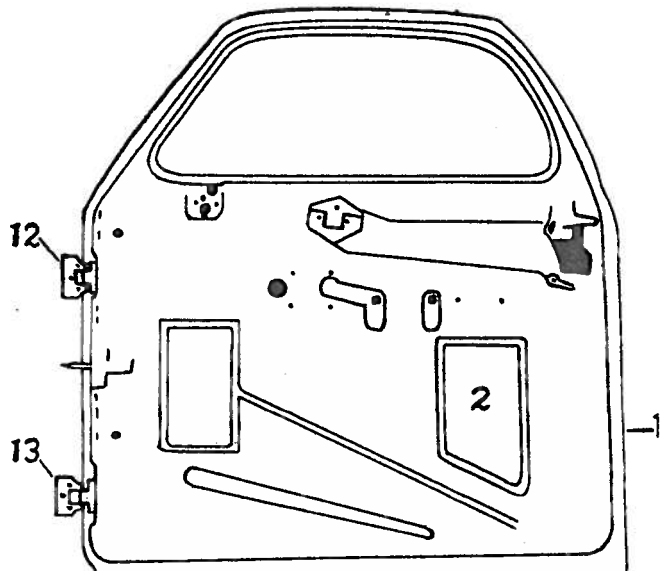

BODY PARTS 1946 to 1948 OLDSMOBILE

Series 76, 78. ALL BODY STYLES