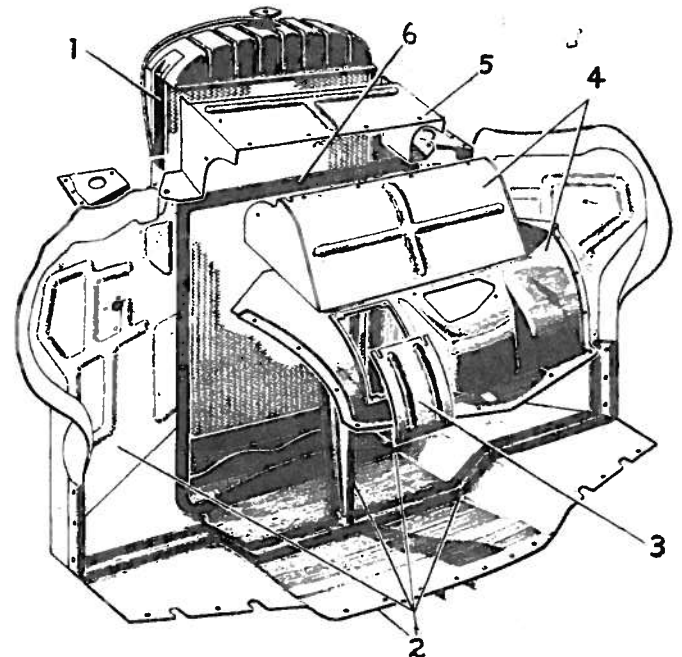

RAD. CORE AND AIR SCOOPS

Item Part No.	Description	Price
1 3116089	Rad. core, 8 cyl.	70.20
1 3118376	Rad. core, 6 cyl.	60.60
2 418702	Sup., rad. core	18.80
3 418648	Cover, up. baffle	.40
4 418717	Up. baffle	4.10
5 418739	Extension, up. baffle	1.00
6 416791	Sup. bar	.40
555107	Shroud, rad. fan, 1946-48	2.85