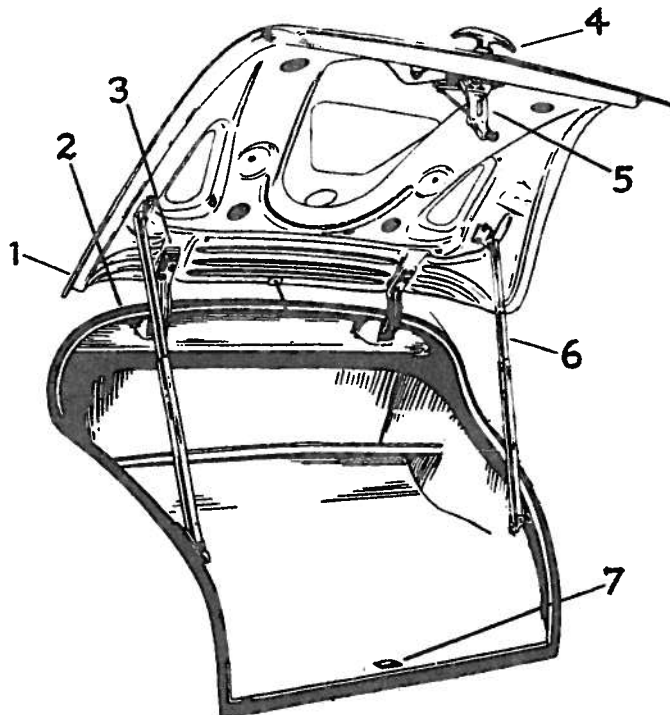

BODY PARTS 1946 to 1948 OLDSMOBILE

Series 76, 78. ALL BODY STYLES