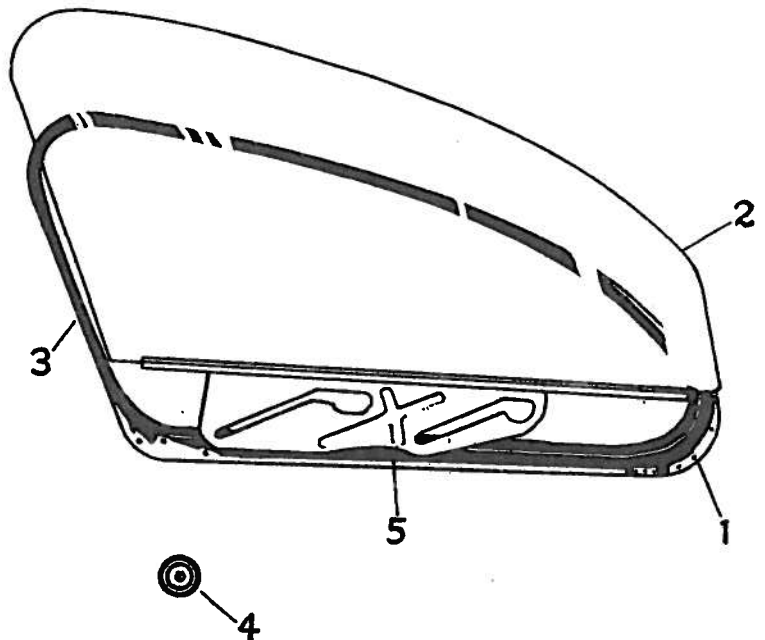

OLDSMOBILE 1946 to 1948 BODY PARTS

Series 76, 78. ALL BODY STYLES

LICENSE LAMP

Item Part No.	Description	Price
5935909	Lic. lamp assy.	2.15
1 5935911	Cover	.05
2 5935910	Glass	.15
3 5935912	Gasket	.05
5935913	Lamp brkt.	.20
5 5935914	Socket wiring	1.15

DECK LID 2 DOOR

Item Part No.	Description	Price	Item Part No.	Description	Price
1 4146959	Deck lid, 1946	26.00	3 4120762	Hinge strap	2.30
1 4161719	Deck lid, 1947	29.50	4 4146974	Locking handle, 1946-47	2.70
1 4162844	Deck lid, 1948	29.50	4 4162772	Handle, less cyl., 1948	3.00
2 4115771	W/strip, upper and sides, 1946-47	2.60	5 4129651	Lock assy.	2.60
2 4131754	W/strip, up., 1948	2.30	6 4114156	Lid sup., right	2.30
2 4162616	W/strip, low., 1948	.95	7 4113816	Lock striker	.30
3 4120766	Hinge box	1.50			

REAR BUMPER

Item Part No.	Description	Price
1 418807	Face bar	16.50
2 419093	Bar, out.	1.55
3 418731	Center	4.30
4 418892	Deflector	3.10
5 418968	Guard cover	.75
6 5935918	Up. rail	3.95
7 5935904	Plate & rail, low.	6.35
8 9700003	Guard	7.25
9 418778	Brkt., in.	.50
10 418777	Brkt., out.	.50

QUARTER WINDOW 2 DOOR

Item Part No.	Description	Price
1 4146883	Reveal midg.	8.65
2 4114152	Glass	12.30
3 4102157	W/strip	.85
4 4114159	Regitr. assy.	3.80
4351545	Regitr. handle	
5 4125718	Channel, low. sash	.90