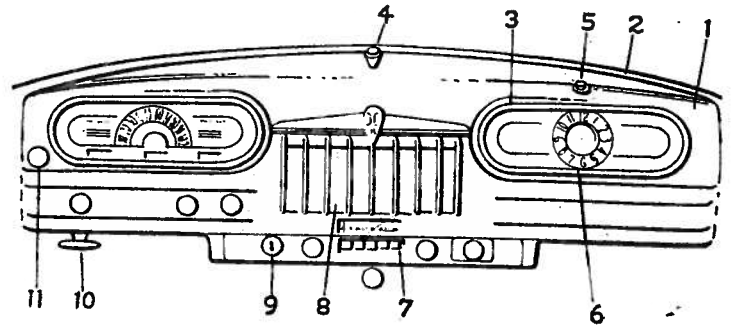

INSTRUMENT PANEL

Item Part No.	Description	Price	Item Part No.	Description	Price
1 4147016	Inst. panel	13.80	4 4162581	Wiper control, 1948	1.75
2 4146987	Panel	6.35	5 4114297	Lock assy., 1946-48	1.75
3 4146828	Door, deluxe, 1946-47, 78	11.35	6 416854	Elec. clock, 1946-47	10.00
3 4146828	Door, special, ser. 76	11.35	6 555204	Elec. clock, 1948...	15.00
3 4146940	Door, grained, ser. 76	5.20	7 418584	Radio panel	1.75
3 4183091	Door, deluxe, 1948, 76	12.75	8 418536	Grille	22.85
4 4148927	Wiper control, 1946-47	1.75	9 1116351	Switch, 1946-47	2.50
			9 1116458	Switch, 1948	1.75
			9 601255	Lock switch, 1946-47	1.70
			10 419229	Hood control	3.80
			11 418564	Light switch	1.25

BODY SHEET METAL 4 DOOR MODELS

Item Part No.	Description	Price
1 4146946	Cowl panel, up.	5.75
2 4550820	Cowl, low.	2.45
3 4145862	Front door panel, 1946-47	12.65
3 4164779	1948	14.50
4 418743	Door cap	7.15
4 4148113	Ctr. pillar, 1946-47	14.95
4 4163854	Ctr. pillar, 1948	14.95
5 4148930	Rocker panel, out.	4.75
6 4132978	Panel, in.	5.60
7 4114696	Rear door panel, 1946-47	14.95
7 4163967	1948	13.25
8 4148099	Qtr. panel, up., 1946-47	43.00
8 4164596	1948	43.00
9 4135051	Panel, low., 1946-47	1.45
9 4130901	Panel, low., 1947	2.90
9 4130903	Panel, low., 1948	2.05
10 4550678	Qtr. panel, low lock	4.50
10 4550623	Low. lock	3.10
11 4148038	Whhouse. panel	12.00
12 4550646	Fender attaching panel	10.50
13 4117225	Rear end pan., 1946-47	9.00
13 4162841	1948	11.05
14 4161743	Deck lid, 1946-47	24.50
15 418707	Rear fender, 1946-47	14.95
15 555039	Rear fender, 1948	14.95
16 416393	Fender panel	9.25
17 4117232	Roof panel	55.30