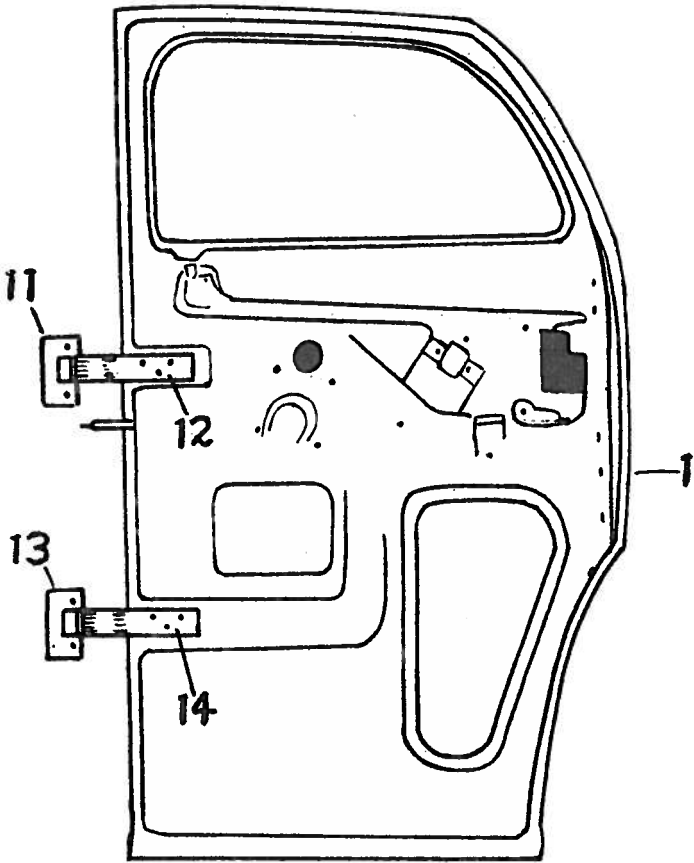

BODY PARTS 1946 to 1948 OLDSMOBILE

Series 76, 78. ALL BODY STYLES

**REAR DOOR ASSEMBLY
4 DOOR**

Item Part No.	Description	Price	Item Part No.	Description	Price
1	4164371—Door assy.	42.50	8	4098974—Cam track	.35
2	4091127—Handle, inside	.90	9	4115135—Lower channel	.70
3	4133004—Remote control	.85	10	4115830—Door glass	12.15
4	4131072—Control link	.35	11	4114706—Hinge box, up.	1.65
5	4125852—Lock assy.	3.95	12	4117059—Hinge strap, up.	1.35
6	4551545—Regitr. handle	1.30	13	4116619—Hinge box, low.	1.15
7	4131390—Outside handle	2.30	14	4099759—Hinge strap	1.35
	4114730—Regitr. assy.	4.50	15	4075477—Channel glass run.	1.95
	4147432—Garnish midg.	8.70