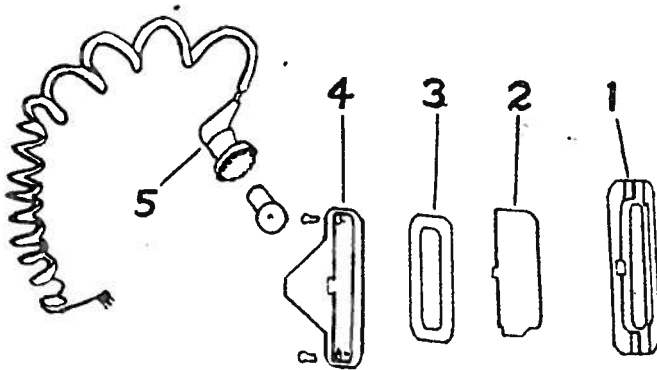

BODY PARTS 1946 to 1948 OLDSMOBILE

Series 76, 78. ALL BODY STYLES

PARKING LAMP

Item Part No.	Description	Price
917303	Parking lamp assy..	3.80
1 5935920	Rim	.75
2 5935923	Lens	1.10
3 5935921	Gasket	.15
4 5935922	Body	.45
5 5935925	Socket wiring	1.20
5 5936194	Socket wiring	1.25