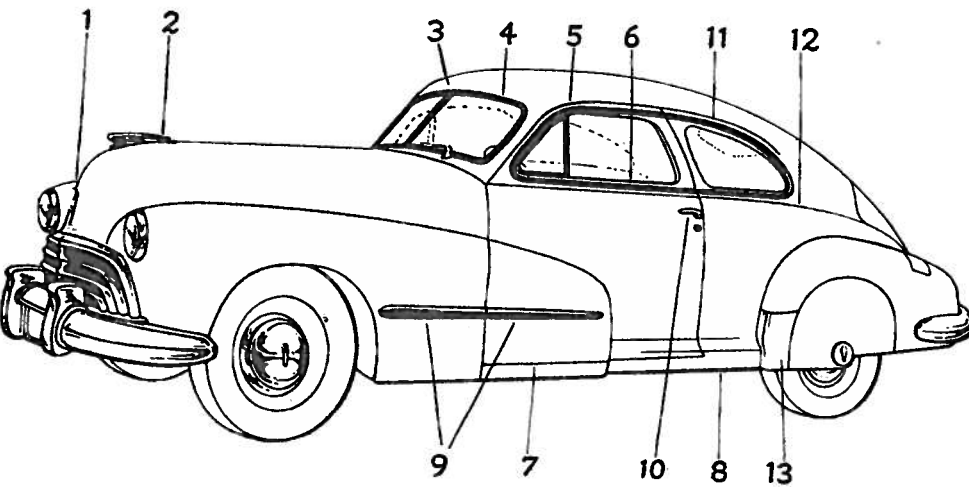

OLDSMOBILE 1946 to 1948 BODY PARTS

Series 76, 78. ALL BODY STYLES

BODY SHEET METAL 2 DOOR MODELS

Item	Part No.	Description	Price
	4147978	Cowl assy.	95.00
1	4146946	Panel, cowl side...	5.75
2	4550620	Panel, low. section	2.45
3	4145846	Door panel, 1946-47	14.40
3	4164757	Door panel, 1948	17.50
4	4148930	Rocker panel, out.	4.75
5	4132978	Rocker panel, in.	5.60
6	4148097	Rear qtr. panel	
		assy.	47.85
7	4550656	Panel, low. front	3.80
8	4135141	Panel, low. rear,	
		1946-47	1.45
8	4130907	Panel, low. rear,	
		1948	2.05
9	4550654	Fender attaching	
		panel	10.50
10	4148038	Panel, whhouse.	
		section	12.00
	416393	Fender panel	9.25
11	4117226	Rear end panel,	
		1946-47	9.00
11	4162842	End panel, 1948	11.05
12	4161719	Rear compartment	
		lid, 1946-47	32.50
12	4162844	Compartment lid,	
		1948	29.50
13	4117650	Roof panel	55.30
14	418707	Rear fender, 1946-47	14.95
14	555039	Rear fender, 1948	14.95
15	412463	Anti-squeak	.....

BODY MOLDING 2 DOOR MODELS

Item	Part No.	Description	Price
1	418554	Emblem, 1946-47	2.00
1	554896	Emblem, 1948	1.90
2	418733	Ornament, hood,	
		ctr., 1946-47	5.65
2	555088	Ornament, hood,	
		1948	5.85
3	4131102	W/shield div. mldg.	1.90
4	4131030	W/shield reveal	
		mldg.	3.50
5	4114136	Front window re-	
		veal	4.50
6	4162782	Door crease mldg.,	
		1948	2.70
7	555075	Rocker panel mldg.,	
		F., 1948	3.75
8	554883	Rocker mldg., rear,	
		1948	3.00
9	418673	Fender mldg., 1946	5.20
9	419695	Fender mldg., 1947	4.00
9	554894	Fender mldg., 1948	3.95
9	418675	Fender cap mldg.,	
		1946-47	4.15
9	554895	Fender cap mldg.,	
		1948	4.55
10	4125889	Door handle	2.30
11	4114144	Mldg., rear qtr.	
		window, 1947	3.85
12	4162788	Rear qtr. crease	
		mldg.	4.00
13	418587	Fender shield	2.85
13	555081	Fender shield	4.85