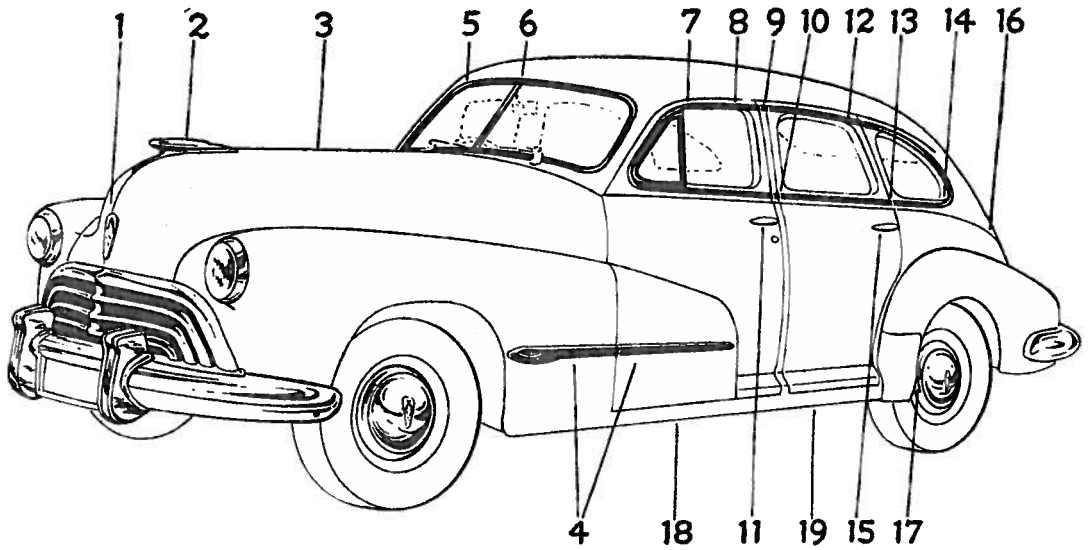

OLDSMOBILE 1946 to 1948 BODY PARTS

Series 76, 78. ALL BODY STYLES

BODY MOLDING

4 DOOR MODELS

Item	Part No.	Description	Price
1	418554	Emblem, 1946-47	2.00
1	554896	Emblem, 1948	1.90
2	555068	Ornament, 1948	5.85
2	418733	Ornament, 1946-47	5.65
3	418549	Rear, chrome	1.40
4	418673	Front fender midg., 1946	5.20
4	419685	Fender midg., 1947	4.00
4	554894	Fender midg., 1948	3.95
4	418675	Fender cap midg., 1946-47	4.15
4	554895	Fender cap midg., 1948	4.55
5	4131030	Windshld. reveal midg.	3.50
6	4131102	Windshld. div. midg.	1.90
7	4114138	Front window reveal midg., 1946-47	4.10
8	4131602	Front door belt midg.	1.45
8	4162780	Door belt midg., 1948, ser. 76	2.50
9	4120845	Center pillar midg., up. and low., 1946-47	.80
10	4162783	Center pillar midg., 1948	.60
11	4125989	Front door handle, plain	2.30
12	4114140	Rear door window midg., 1946-47	1.50
12	4114142	Rear door midg., 1946-47	1.65
13	4162786	Rear door belt midg.	2.00
14	4114146	Qtr. window reveal midg.	2.70
15	4131390	Rear door handle	2.30
16	4162790	Rear qtr. belt midg., 1948	3.60
17	555081	Fndr. shld., chrome, 1948	4.85

Item	Part No.	Description	Price
17	418587	Fndr. shld., 1946-47	2.85
18	555075	Rocker panel midg., front	3.75
19	554883	Rocker panel midg., rear	3.00
	555313	Rocker panel clip, 1948	.05

FRONT DOOR ASSEMBLY

4 DOOR

Item	Part No.	Description	Price
1	4145870	Door assy., 1946-47	38.60
1	4164777	Door assy., 1948	37.00

Item	Part No.	Description	Price
4	418743	Door cap	7.15
2	4132610	Hinge, up.	2.75
3	4125273	Hinge, low.	2.75
4	4162047	Link door check	.40
4	4162047	Link door check, 1946	.40
5	4113788	Regulator	4.50
6	4099974	Cam	.35
	4144186	W/strip	1.95
	4132020	W/strip, bottom	2.30
7	4131392	Top and sides	1.15
8	4115133	Channel, less cam	1.05
	4147592	Locking knob, 1946-47	.12
9	4147592	Locking knob, 1948	.12
9	4113800	Lock assy.	4.25
	4114547	Link	.30
10	4114207	Glass	7.50
11	4132037	Vent. assy.	17.95
12	4099412	Regulator	2.65
13	4116340	Channel	5.30
14	4114205	Glass	3.50
15	4133004	Remote control	.85
16	4114547	Control link	.30
17	4091127	Door lock handle, inside	.90
18	4146824	Div. channel	3.15
19	4551545	Regltr. handle, 1948	1.30