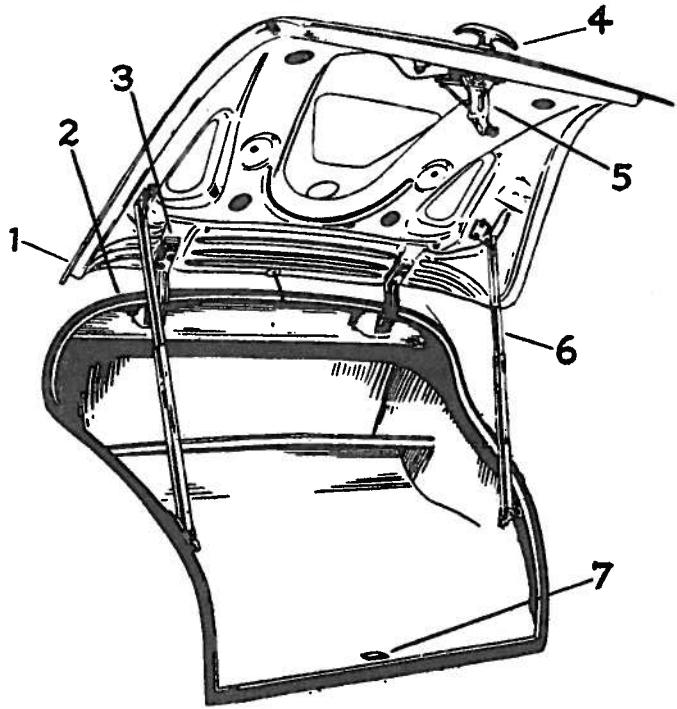

OLDSMOBILE 1946 to 1948 BODY PARTS

Series 76, 78. ALL BODY STYLES

LICENSE LAMP

Item Part No.	Description	Price
5935909	Lic. lamp assy.	2.15
1 5935911	Cover	.05
2 5935910	Glass	.15
3 5935912	Gasket	.05
5935913	Lamp brkt.	.20
5 5935914	Socket wiring	1.15

DECK LID 2 DOOR

Item Part No.	Description	Price	Item Part No.	Description	Price
1 4146959	Deck lid, 1946	26.00	3 4120762	Hinge strap	2.30
1 4161719	Deck lid, 1947	29.50	4 4146974	Locking handle, 1946-47	2.70
1 4162844	Deck lid, 1948	29.50	4 4162772	Handle, less cyl., 1948	3.00
2 4115771	W/strip, upper and sides, 1946-47	2.60	5 4129651	Lock assy.	2.60
2 4131754	W/strip, up., 1948	2.30	6 4114156	Lid sup., right	2.30
2 4162616	W/strip, low., 1948	.95	7 4113816	Lock striker	.30
3 4120766	Hinge box	1.50			

REAR BUMPER

Item Part No.	Description	Price
1 418807	Face bar	16.50
2 419093	Bar, out.	1.55
3 418731	Center	4.30
4 418892	Deflector	3.10
5 418968	Guard cover	.75
6 5935918	Up. rail	3.95
7 5935904	Plate & rail, low.	6.35
8 9700003	Guard	7.25
9 418778	Brkt., in.	.50
10 418777	Brkt., out.	.50

QUARTER WINDOW 2 DOOR

Item Part No.	Description	Price
1 4146883	Reveal midg.	8.65
2 4114152	Glass	12.30
3 4102157	W/strip	.85
4 4114159	Regitr. assy.	3.80
4351545	Regitr. handle	
5 4125718	Channel, low. sash	.90