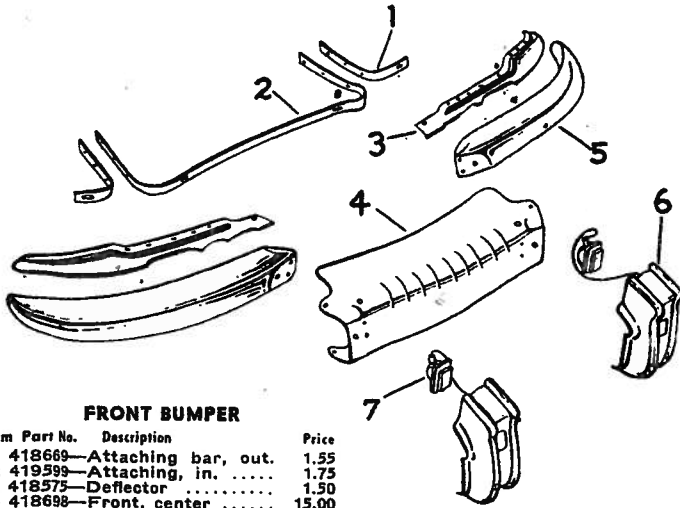

### FRONT BUMPER

Item Part No.	Description	Price
1 418669	Attaching bar, out.	1.55
2 419599	Attaching, in.	1.75
3 418575	Deflector	1.50
4 418698	Front, center	15.00
5 418815	Left front bar	15.00
6 970001	Guard, left	7.25
7 917303	Parking lamp assy.	3.80