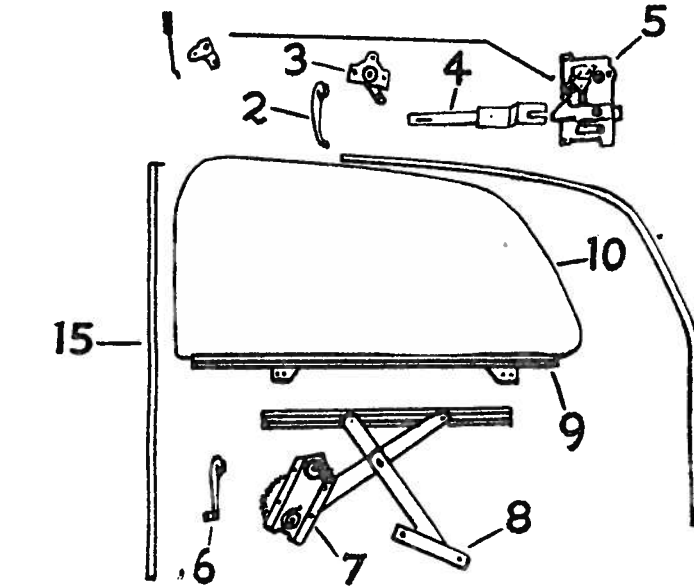

BODY PARTS 1946 to 1948 OLDSMOBILE

Series 76, 78. ALL BODY STYLES

**REAR DOOR ASSEMBLY
4 DOOR**

Item Part No.	Description	Price	Item Part No.	Description	Price
1	4164371—Door assy.	42.50	8	4098974—Cam track	.35
2	4091127—Handle, inside	.90	9	4115135—Lower channel	.70
3	4133004—Remote control	.85	10	4115830—Door glass	12.15
4	4131072—Control link	.35	11	4114706—Hinge box, up.	1.65
5	4125852—Lock assy.	3.95	12	4117059—Hinge strap, up.	1.35
6	4551545—Regitr. handle	1.30	13	4116619—Hinge box, low.	1.15
7	4131390—Outside handle	2.30	14	4099759—Hinge strap	1.35
	4114730—Regitr. assy.	4.50	15	4075477—Channel glass run.	1.95
	4147432—Garnish midg.	8.70