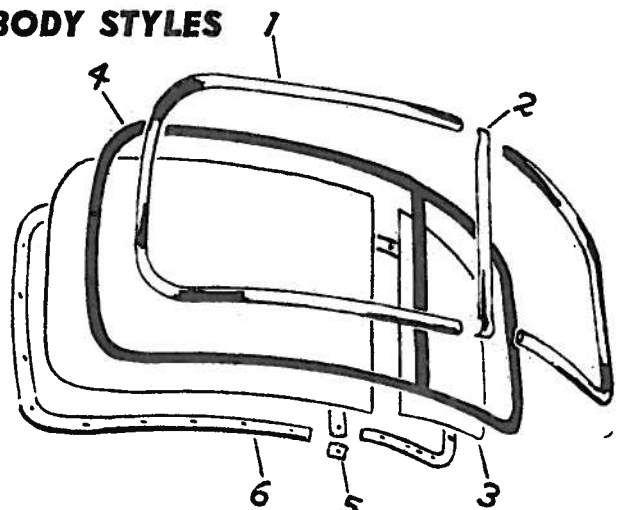

**WINDSHIELD
2 AND 4 DOOR TYPE**

Item Part No.	Description	Price	Item Part No.	Description	Price
1	4131030—Reveal midg., left.	3.50	4	4114945—Rubber channel	4.90
2	4131102—Div. midg., out.	1.80	5	4147832—Clip	.17
3	4115799—Safety glass	12.15	6	4146874—Garnish midg.	3.60