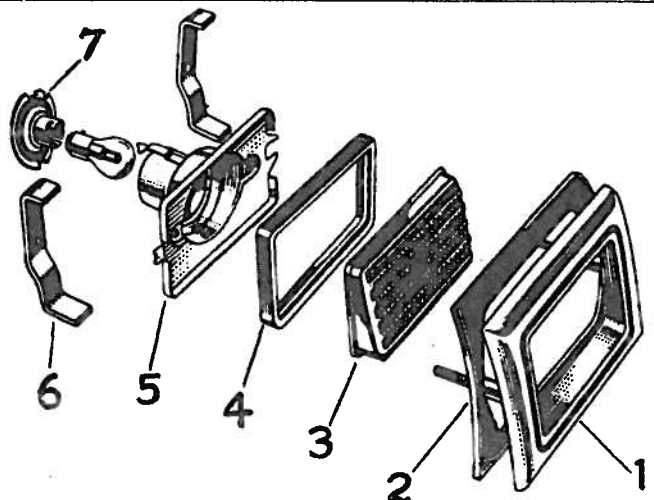

STOP LAMP

Item Part No.	Description	Price	Item Part No.	Description	Price
927227	—Stop lamp, 1946-47.	5.10	2	555049—Gasket, 1948	.45
927551	—Lamp, 1948	9.30	3	5933111—Lens, 1946-47	.85
1	5933196—Body, 1946-47	2.55	3	5937491—Lens, 1948	.65
1	5937481—Body, 1948	3.85	4	5933109—Gasket	.15
2	417341—Gasket, 4 D., 1946-47	.30	5	5933194—Retainer	.95
2	418169—Gasket, C. sed., 1946-47	.40	6	417538—Clamp	.12
			7	5289039—Plug wire	.50