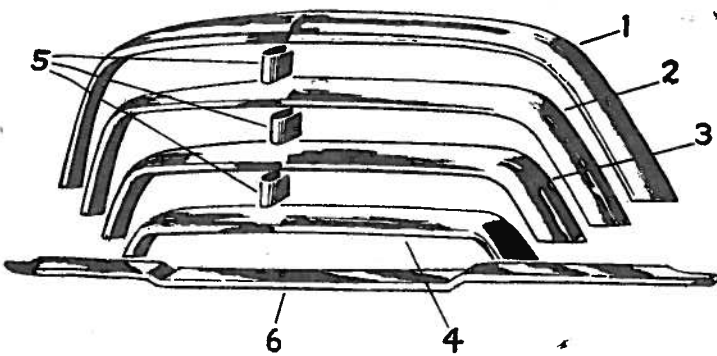

GRILLE

Item Part No.	Description	Price	Item Part No.	Description	Price
418665	Grille assy.	63.25	418542	Bar, grille tie	.40
1 418537	Bar, No. 1, up.	17.60	5 418543	Block, center	1.25
2 555273	Bar, No. 2	12.50	6 418541	Base, chrome, 1946-47	15.40
3 555274	Bar, No. 3	10.80	6 555266	Base painted, 1948	3.50
4 555275	Bar, No. 4	10.00