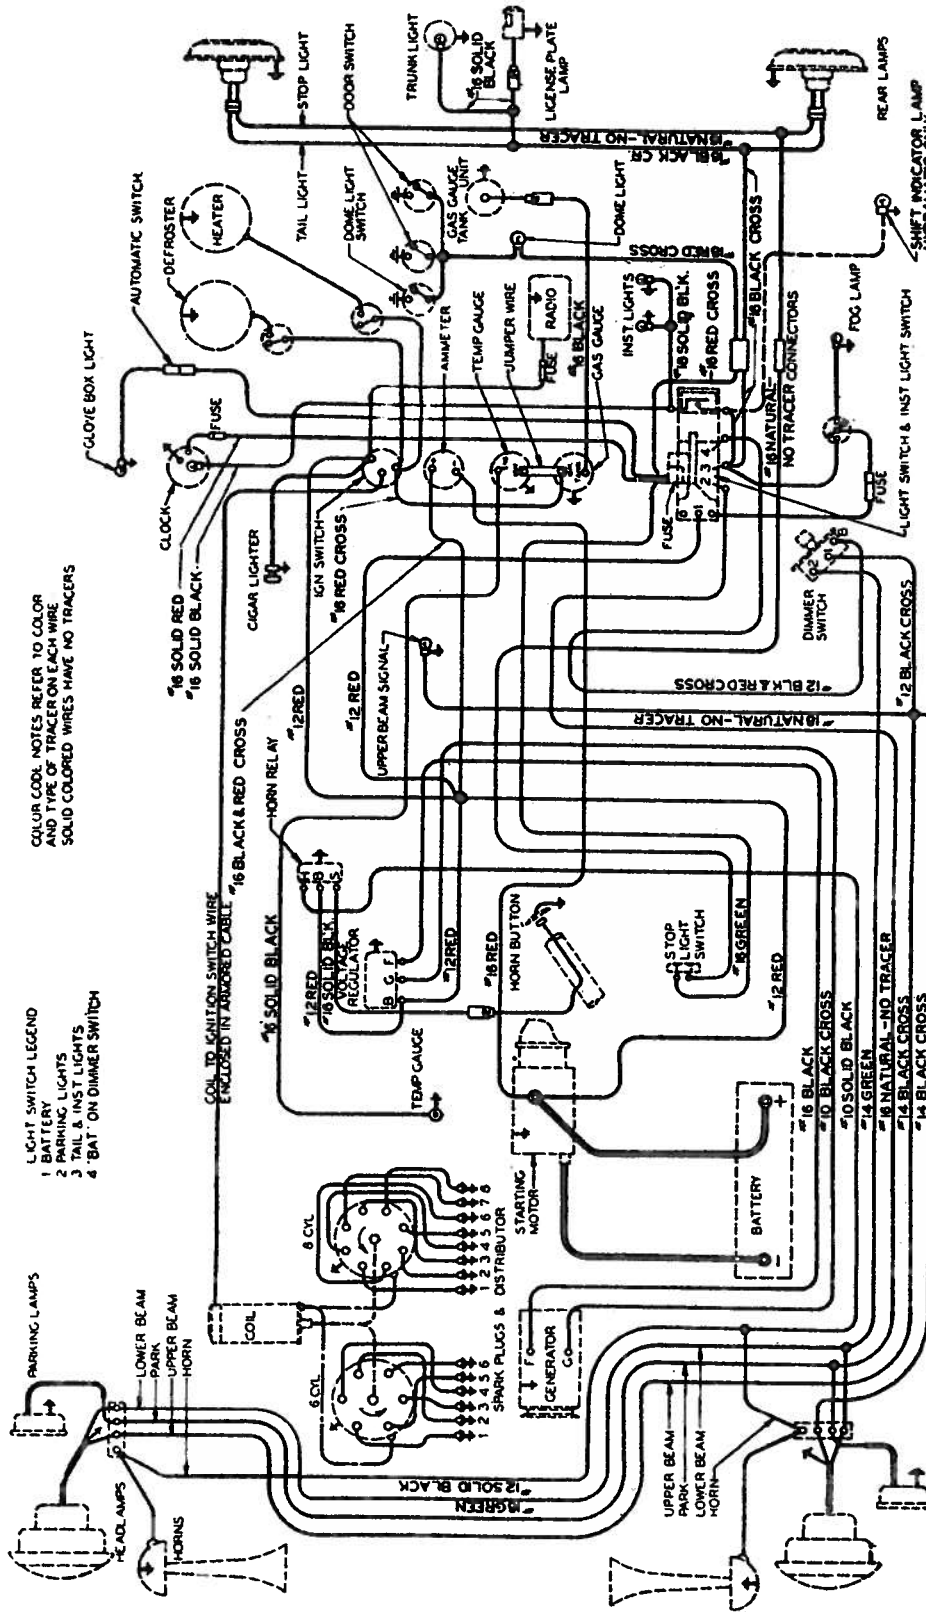

WIRING 1946 to 1948 OLDSMOBILE

Series 76, 78. ALL BODY STYLES

COLOR CODE NOTES REFER TO COLOR AND TYPE OF TRACER ON EACH WIRE. SOLID COLORED WIRES HAVE NO TRACERS.

1. LIGHT SWITCH LEGEND
2. 1 BATTERY
   - 2 PARKING LIGHTS
   - 3 TAIL & INST LIGHTS
   - 4 "BAT" ON DIMMER SWITCH

Wiring Diagram—Series 76-78