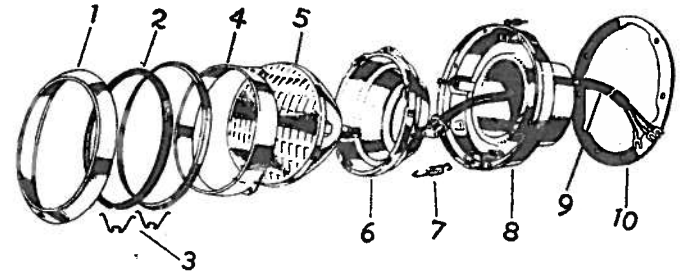

HEAD LAMP

Item Part No.	Description	Price	Item Part No.	Description	Price
925268	Headlamp assy.	13.85	6 924535	Sub-body	.60
1 924565	Rim	2.00	7 5931749	Spring	.05
2 5930594	Retainer rubber	.20	8 5931832	Housing	3.30
3 924568	Spring retainer	.20	9 5933176	Wiring	1.10
4 5934121	Ring, 1946-47	.05	10 413994	Gasket	.23
5 925000	Sealed beam