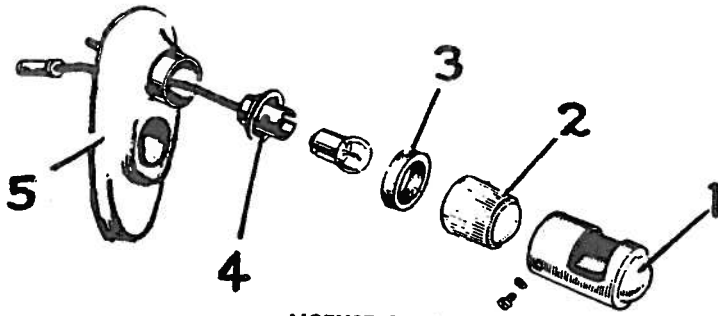

OLDSMOBILE 1946 to 1948 BODY PARTS

Series 76, 78. ALL BODY STYLES

LICENSE LAMP

Item Part No.	Description	Price
5935909	Lic. lamp assy.	2.15
1 5935911	Cover	.05
2 5935910	Glass	.15
3 5935912	Gasket	.05
5935913	Lamp brkt.	.20
5 5935914	Socket wiring	1.15