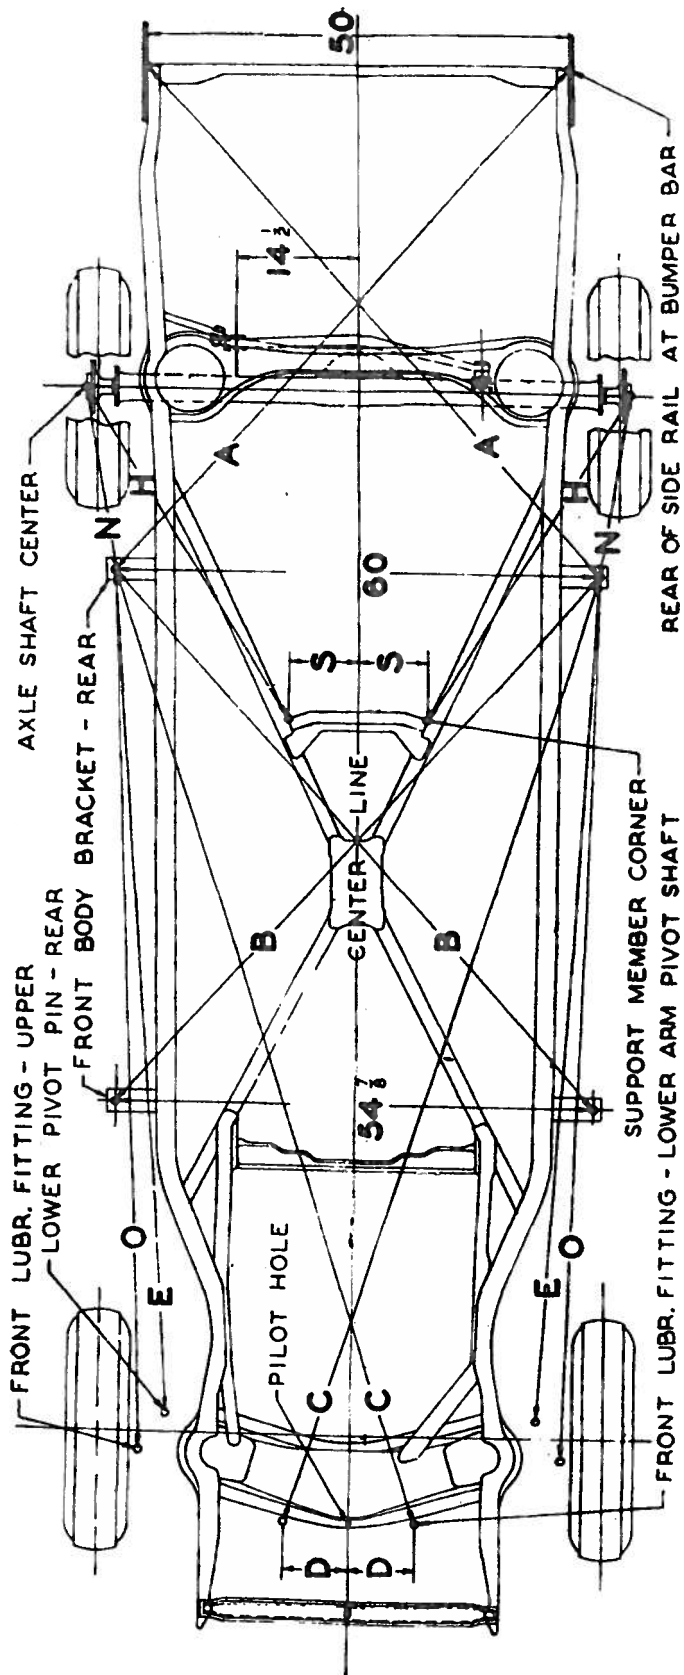

OLDSMOBILE 1946 to 1948 FRAME

Series 76, 78. ALL BODY STYLES

Frame Dimensions—125" W.B. Series—76, 78