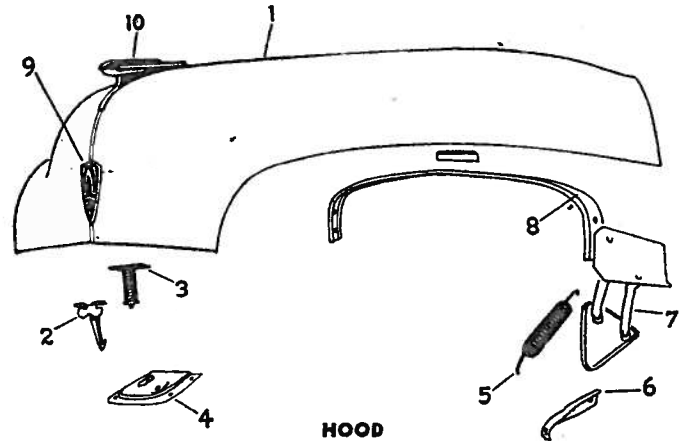

### FRONT BUMPER

Item Part No.	Description	Price
1 418669	Attaching bar, out.	1.55
2 419599	Attaching, in.	1.75
3 418575	Deflector	1.50
4 418698	Front, center	15.00
5 418815	Left front bar	15.00
6 970001	Guard, left	7.25
7 917303	Parking lamp assy.	3.80