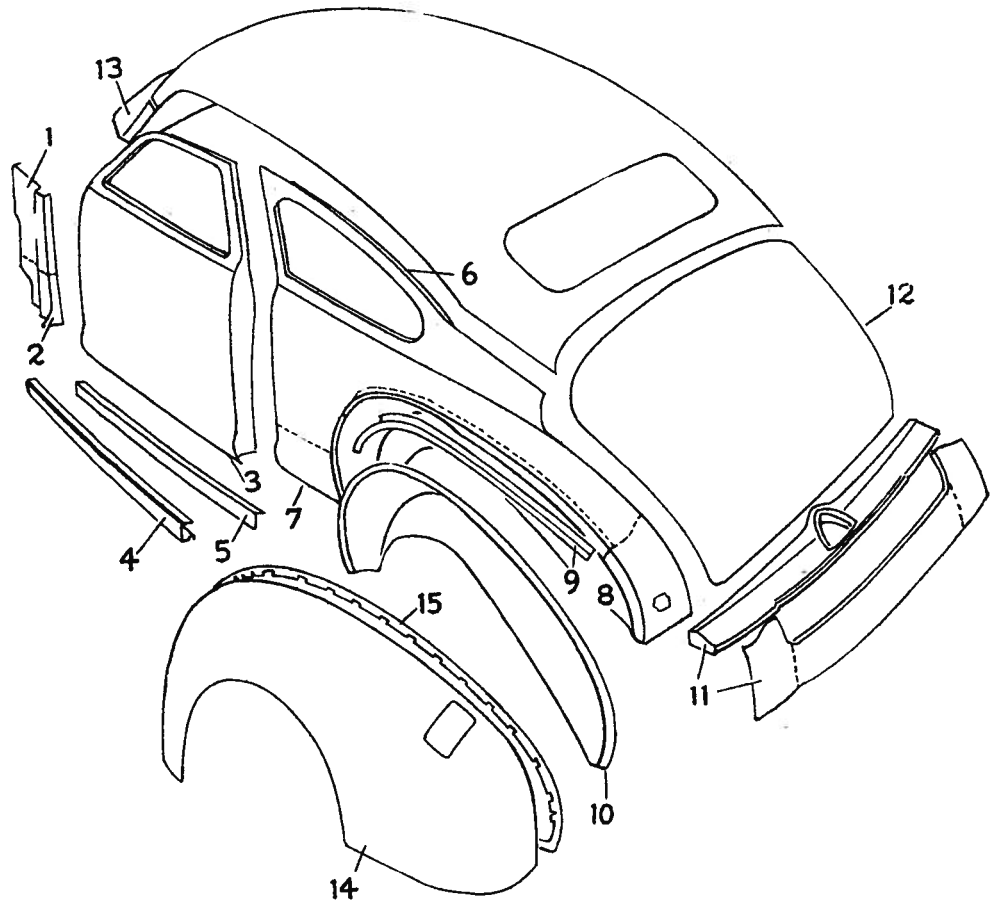

OLDSMOBILE 1946 to 1948 BODY PARTS

Series 76, 78. ALL BODY STYLES

BODY SHEET METAL 2 DOOR MODELS

Item	Part No.	Description	Price
	4147978	Cowl assy.	95.00
1	4146946	Panel, cowl side...	5.75
2	4550620	Panel, low. section	2.45
3	4145846	Door panel, 1946-47	14.40
3	4164757	Door panel, 1948	17.50
4	4148930	Rocker panel, out.	4.75
5	4132978	Rocker panel, in.	5.60
6	4148097	Rear qtr. panel	
		assy.	47.85
7	4550656	Panel, low. front	3.80
8	4135141	Panel, low. rear,	
		1946-47	1.45
8	4130907	Panel, low. rear,	
		1948	2.05
9	4550654	Fender attaching	
		panel	10.50
10	4148038	Panel, whhouse.	
		section	12.00
	416393	Fender panel	9.25
11	4117226	Rear end panel,	
		1946-47	9.00
11	4162842	End panel, 1948	11.05
12	4161719	Rear compartment	
		lid, 1946-47	32.50
12	4162844	Compartment lid,	
		1948	29.50
13	4117650	Roof panel	55.30
14	418707	Rear fender, 1946-47	14.95
14	555039	Rear fender, 1948	14.95
15	412463	Anti-squeak	.....

BODY MOLDING 2 DOOR MODELS

Item	Part No.	Description	Price
1	418554	Emblem, 1946-47	2.00
1	554896	Emblem, 1948	1.90
2	418733	Ornament, hood,	
		ctr., 1946-47	5.65
2	555088	Ornament, hood,	
		1948	5.85
3	4131102	W/shield div. mldg.	1.90
4	4131030	W/shield reveal	
		mldg.	3.50
5	4114136	Front window re-	
		veal	4.50
6	4162782	Door crease mldg.,	
		1948	2.70
7	555075	Rocker panel mldg.,	
		F., 1948	3.75
8	554883	Rocker mldg., rear,	
		1948	3.00
9	418673	Fender mldg., 1946	5.20
9	419695	Fender mldg., 1947	4.00
9	554894	Fender mldg., 1948	3.95
9	418675	Fender cap mldg.,	
		1946-47	4.15
9	554895	Fender cap mldg.,	
		1948	4.55
10	4125889	Door handle	2.30
11	4114144	Mldg., rear qtr.	
		window, 1947	3.85
12	4162788	Rear qtr. crease	
		mldg.	4.00
13	418587	Fender shield	2.85
13	555081	Fender shield	4.85