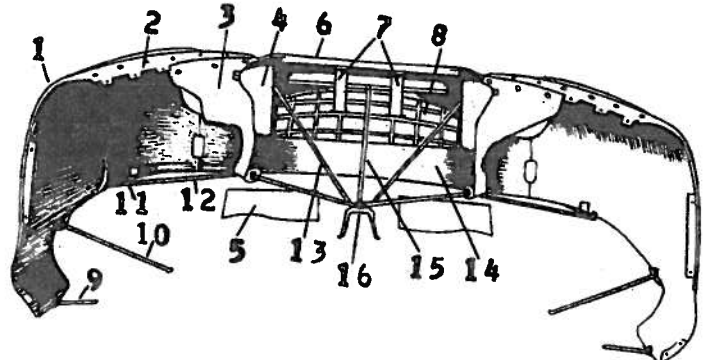

NASH 1949 BODY PARTS

Series 60. ALL BODY STYLES

FRONT BUMPER ASSEMBLY
ALL MODELS

Item Part No.	Description	Price	Item Part No.	Description	Price
1 3127204	Bumper impact bar, w/crank	39.95	5 3123274	Bolt, bumper to back bar	.20
1 3123260	Bumper impact bar, w/o crank	39.95	6 3125439	Spacer, name plate	.08
2 3123261	Back bar, L.	4.00	7 3125443	Name plate	1.35
3 3109667	Clamp, lic. plate	.99	8 3125812	Guard, bumper, vertical	6.63
4 3126486	Brkt., lic. plate	.70	9 3111176	Shim, bar nut	.06

FRONT FENDER & GRILLE ASSEMBLY
ALL MODELS

Item Part No.	Description	Price	Item Part No.	Description	Price
1 3124405	Fender	32.50	9 3125050	Brace rod, lower, fender, rear, short	.31
2 3123021	Rubber bumper, top to hood	.04	10 3125394	Brace rod, fender, rear, long	1.01
3 4337535	Fndr. apron, front half	10.00	11 3125868	Bumper sup., end, front	.31
3 4340022	Fndr. apron, rear half	16.25	12 3125049	Brace rod, fender, front, lower	1.01
4 3125544	Air baffle, side	1.05	13 3125409	Brace rod, fender, front, upper	.91
5 3127396	Air baffle, lower, bottom	2.75	14 3124402	Grille panel, rad.	14.01
5 3125567	Air baffle, lower, left	1.20	15 3125406	Brace rod, brkt. to hood lock	.51
6 3125074	Tie plate	8.40	16 3125402	Bracket	1.71
7 3113380	Horn brkt.	.75			
8 3123013	Grille, rad.	39.50			