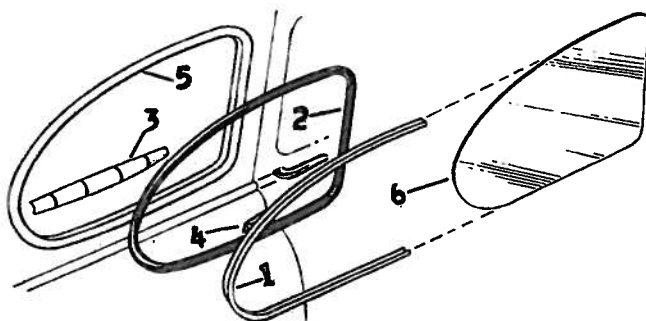

CAR BODY CHROME & TRIM MOLDINGS

4 DOOR MODELS—4968, 78, 98

Item Part No.	Description	Price
1 4338045	Molding, front door, upper belt.....	1.45
2 4338049	Molding, center pillar, upper belt.....	.30
3 4338047	Molding, rear door, upper belt.....	1.25
4 4338051	Molding, rear quarter belt.....	2.30
5 4338065	Molding, rear fender, belt.....	3.25
6 4338061	Molding, rear door, lower belt.....	1.40
7 4338063	Molding, center pillar, lower belt.....	.40
8 4338059	Molding, front door, lower belt.....	1.75
9 3123018	Molding, front fender, belt.....	3.30
10 4338545	Molding, door vent. divis. bar.....	3.80
11 4339134	Molding, drip.....	2.00
12 4338055	Molding, belt, rear deck cover.....	1.00
13 4341522	Handle, L., Frt & rear.....	2.90
14 4475073	Lock, door, front & rear.....	3.75
15 4340971	Molding, w/shield, reveal.....	5.20