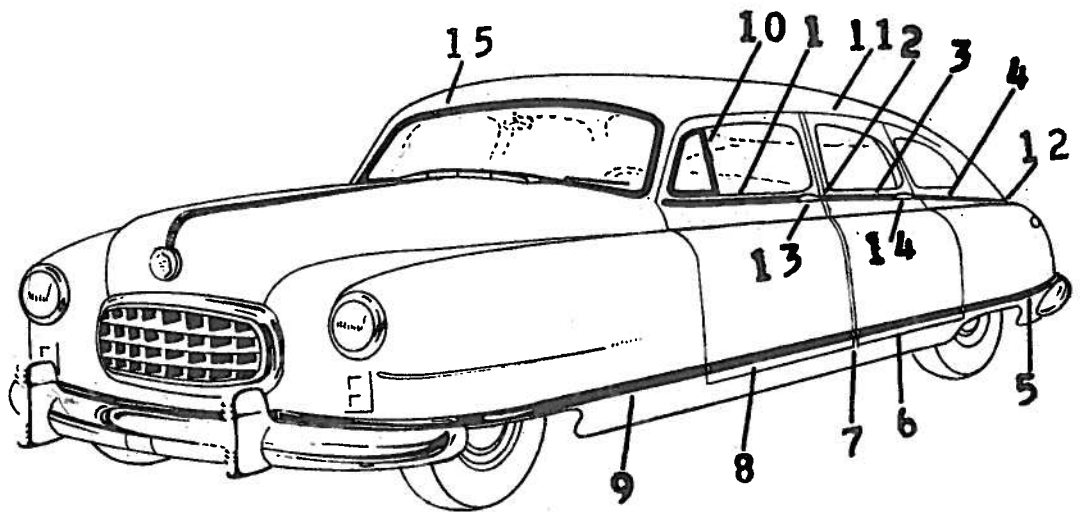

CAR BODY CHROME & TRIM MOLDINGS

4 DOOR MODELS—4968, 78, 98

Item Part No.	Description	Price
1 4338045	Molding, front door, upper belt.....	1.45
2 4338049	Molding, center pillar, upper belt.....	.30
3 4338047	Molding, rear door, upper belt.....	1.25
4 4338051	Molding, rear quarter belt.....	2.30
5 4338065	Molding, rear fender, belt.....	3.25
6 4338061	Molding, rear door, lower belt.....	1.40
7 4338063	Molding, center pillar, lower belt.....	.40
8 4338059	Molding, front door, lower belt.....	1.75
9 3123018	Molding, front fender, belt.....	3.30
10 4338545	Molding, door vent. divis. bar.....	3.80
11 4339134	Molding, drip.....	2.00
12 4338055	Molding, belt, rear deck cover.....	1.00
13 4341522	Handle, L., Frt & rear.....	2.90
14 4475073	Lock, door, front & rear.....	3.75
15 4340971	Molding, w/shield, reveal.....	5.20