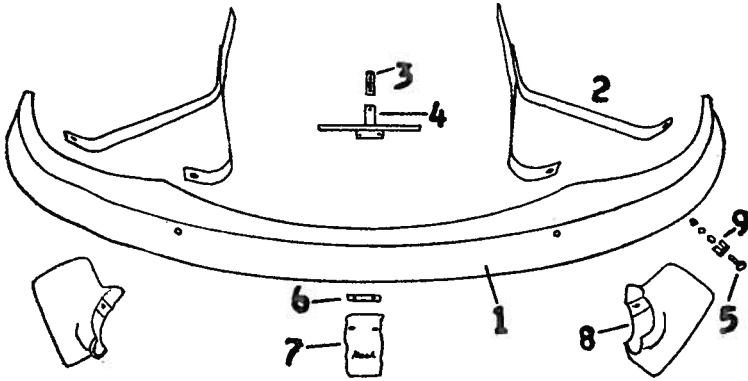

NASH 1949 BODY PARTS

Series 60. ALL BODY STYLES

FRONT BUMPER ASSEMBLY
ALL MODELS

Item Part No.	Description	Price	Item Part No.	Description	Price
1 3127204	Bumper impact bar, w/crank	39.95	5 3123274	Bolt, bumper to back bar	.20
1 3123260	Bumper impact bar, w/o crank	39.95	6 3125439	Spacer, name plate	.08
2 3123261	Back bar, L.	4.00	7 3125443	Name plate	1.35
3 3109667	Clamp, lic. plate	.99	8 3125812	Guard, bumper, vertical	6.63
4 3126486	Brkt., lic. plate	.70	9 3111176	Shim, bar nut	.06

FRONT FENDER & GRILLE ASSEMBLY
ALL MODELS

Item Part No.	Description	Price	Item Part No.	Description	Price
1 3124405	Fender	32.50	9 3125050	Brace rod, lower, fender, rear, short	.31
2 3123021	Rubber bumper, top to hood	.04	10 3125394	Brace rod, fender, rear, long	1.01
3 4337535	Fndr. apron, front half	10.00	11 3125868	Bumper sup., end, front	.31
3 4340022	Fndr. apron, rear half	16.25	12 3125049	Brace rod, fender, front, lower	1.01
4 3125544	Air baffle, side	1.05	13 3125409	Brace rod, fender, front, upper	.91
5 3127396	Air baffle, lower, bottom	2.75	14 3124402	Grille panel, rad.	14.01
5 3125567	Air baffle, lower, left	1.20	15 3125406	Brace rod, brkt. to hood lock	.51
6 3125074	Tie plate	8.40	16 3125402	Bracket	1.71
7 3113380	Horn brkt.	.75			
8 3123013	Grille, rad.	39.50			