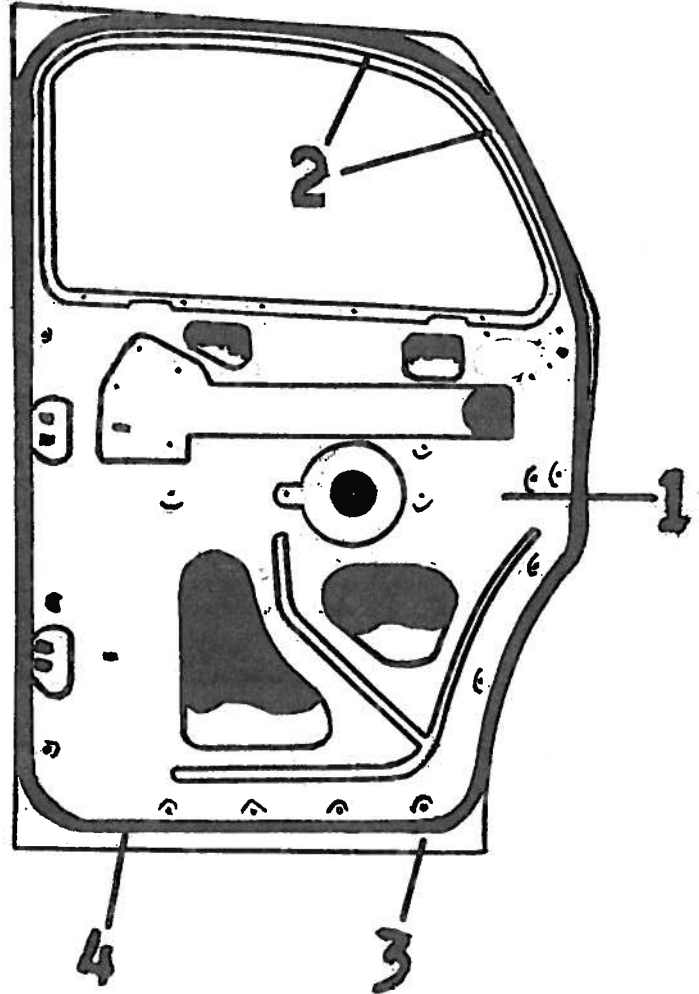

NASH 1949 BODY PARTS

Series 60. ALL BODY STYLES

FRONT BUMPER ASSEMBLY
ALL MODELS

Item Part No.	Description	Price	Item Part No.	Description	Price
1 3127204	Bumper impact bar, w/crank	39.95	5 3123274	Bolt, bumper to back bar	.20
1 3123260	Bumper impact bar, w/o crank	39.95	6 3125439	Spacer, name plate	.08
2 3123261	Back bar, L.	4.00	7 3125443	Name plate	1.35
3 3109667	Clamp, lic. plate	.99	8 3125812	Guard, bumper, vertical	6.63
4 3126486	Brkt., lic. plate	.70	9 3111176	Shim, bar nut	.06

NASH 1949 BODY PARTS

Series 60. ALL BODY STYLES

REAR DOOR & HARDWARE

4 DOOR MODELS—4968, 78, 98

Item	Part No.	Description	Price
1	4475024	Rear door	48.50
2	4342420	W/strip, top & sides	2.10
3	4343995	W/strip, lower, outer	1.20
4	4340030	W/strip, lower, inner	.40
5	4337189	Hinge, upper	3.40
6	4337179	Hinge, lower	3.40
7	4339349	Channel, glass slide	2.95
8	4339657	Channel, lower	2.25
9	4338970	Regulator, door window	5.00
10	4344800	Handle, regul., door window	1.65
11	4340373	Remote control	.95
12	4475073	Lock, door	3.75
	4335002	Fiber washer	.11
	4335000	Rubber washer	.11
13	4339393	Escutcheon base	.35
14	4344928	Escutcheon	.35
15	4335638	Handle, remote control	.83
16	4338298	Glass, door	.83
17	4340707	W/strip, glass, body side	.30