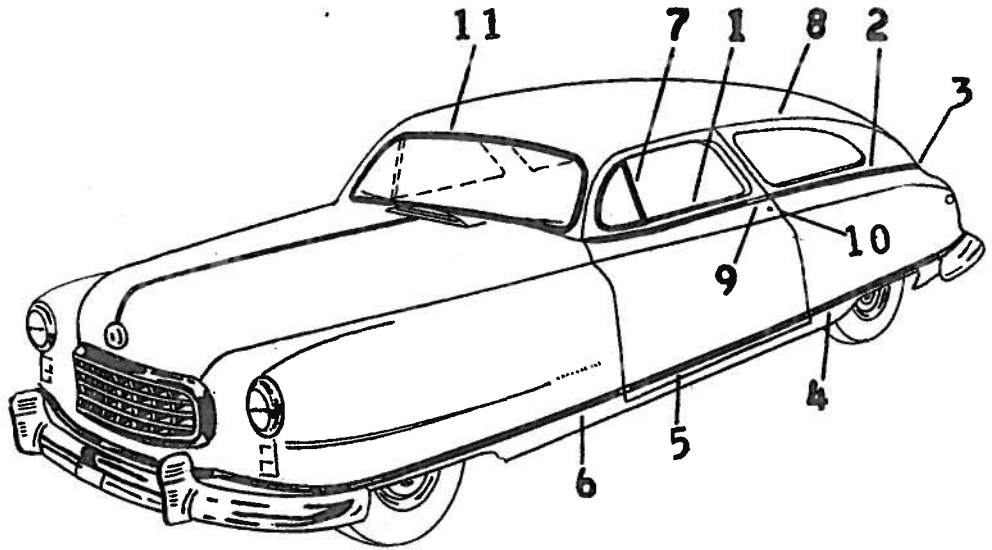

NASH 1949 BODY PARTS

Series 60. ALL BODY STYLES

CAR BODY CHROME & TRIM MOLDINGS

2 DOOR MODELS,
4963, 69, 73, 79, 93, 99

Item Part No.	Description	Price
1	4338043—Molding, door, upper belt	1.75
2	4338058—Molding, rear quarter belt	2.30
3	4338055—Molding, belt, rear deck cover	1.00
4	4338067—Molding, rear fender, belt	3.55
5	4338057—Molding, door, lower belt	2.30
6	3123016—Molding, front fender, belt	2.95
7	4338545—Molding, door, vent-divis. bar	3.80
8	4340433—Molding, drip	2.00
9	4341522—Handle, door	2.90
10	4475073—Lock, door	3.75
11	4340971—Molding, wind-shield reveal	5.20

FRONT DOOR & HARDWARE

2 DOOR MODELS—4963,
69, 73, 79, 93, 99

Item Part No.	Description	Price	Item Part No.	Description	Price
1	4475020—Door	57.50	14	4335638—Handle, remote control	.83
2	4340900—W/strip, hinge side	.95	15	4338545—Channel, door glass	3.80
3	4340305—W/strip, top & sides	2.25	16	4339659—Channel, bottom	3.50
4	4343991—W/strip, lower, out	1.80	17	4339345—Channel, side	2.60
5	4340028—W/strip, lower, in	1.00	18	4338988—Regulator, door window	5.60
6	4348015—Channel, vent	2.45	19	4339006—Glass, door	10.00
7	4348025—W/strip, vent	1.45	20	4338547—Glass, ventilator	3.75
8	4475071—Frame & glass, vent	3.75	21	4341397—Handle, regulator, vent	1.40
9	4337170—Hinge, upper, door	3.50	22	4344800—Handle, regulator, door window	1.65
10	4337183—Hinge, lower, door	3.50			
11	4338551—Regulator, vent	3.35			
12	4475074—Lock, door	3.75			
13	4339042—Remote control	1.30