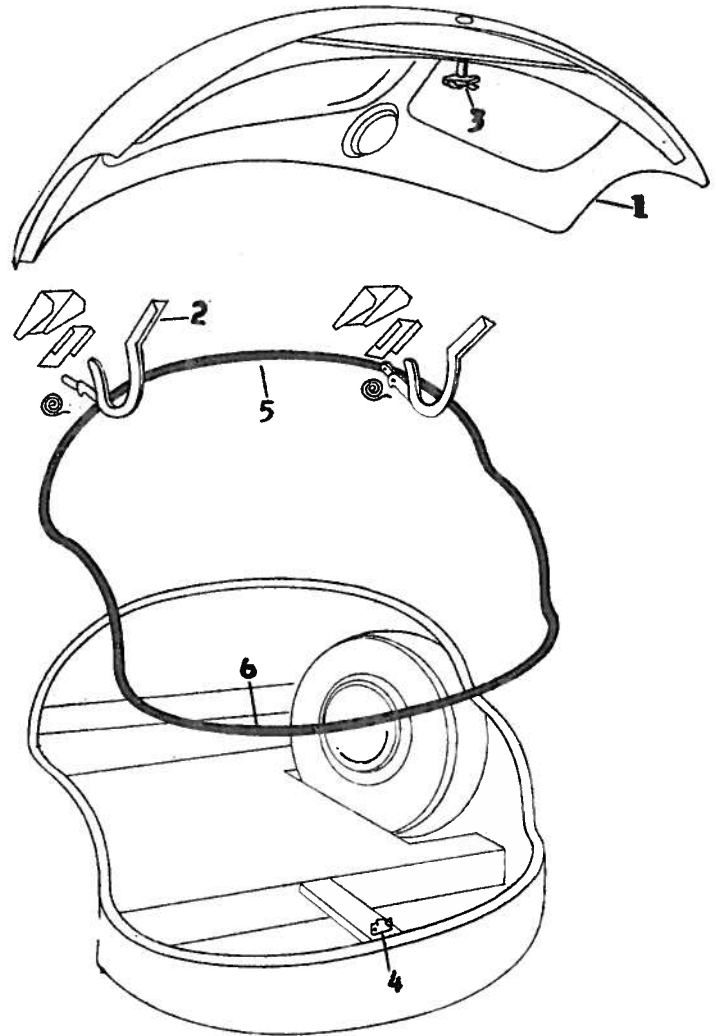

REAR DECK LID

Item Part No.	Description	Price	Item Part No.	Description	Price
1 4475027	Rear deck lid	44.00	5 4340063	W/strip, top & sides	4.75
2 4340355	Hinge	3.85	6 4340066	W/strip, bottom	1.50
3 4339398	Lock	3.50			
4 4339197	Striker	.30