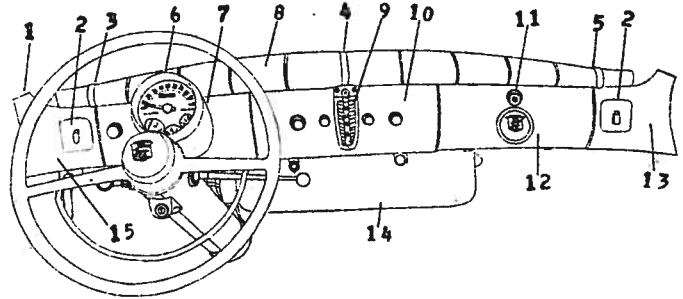

INSTRUMENT PANEL
ALL MODELS

Item Part No.	Description	Price	Item Part No.	Description	Price
1 4475015	Panel	15.00	9 3124447	Escutcheon, radio panel	.80
2 4343847	Panel, ash receiver	.....	9 3124446	Escutcheon, W/O radio	1.35
3 4340979	Molding, top overlay, left	.50	10 4340276	Radio panel overlay	7.10
4 4340978	Molding, top overlay, center	.50	11 4475043	Lock, glove box	1.95
5 4340980	Molding, top overlay, right	.50	12 4340685	Door, glove box	.....
6 3125806	Instrument cluster housing	2.30	13 4343730	Molding overlay, end, right	8.95
7 4340274	Molding overlay, instrument, plastic, L.	8.95	14 3126976	Heat deflector, wthr. eye	4.00
8 4340378	Molding overlay, instrument, top	8.95	15 4343729	Molding overlay, end, left	8.95

RADIATOR & SUPPORT BRACKETS
ALL MODELS
NOT ILLUSTRATED

Item Part No.	Description	Price
3123835	Radiator	75.00
3123836	Rad. tank	9.75
3125511	Front rad., low. sup.	3.75
3125509	Rear rad., low. sup.	1.60