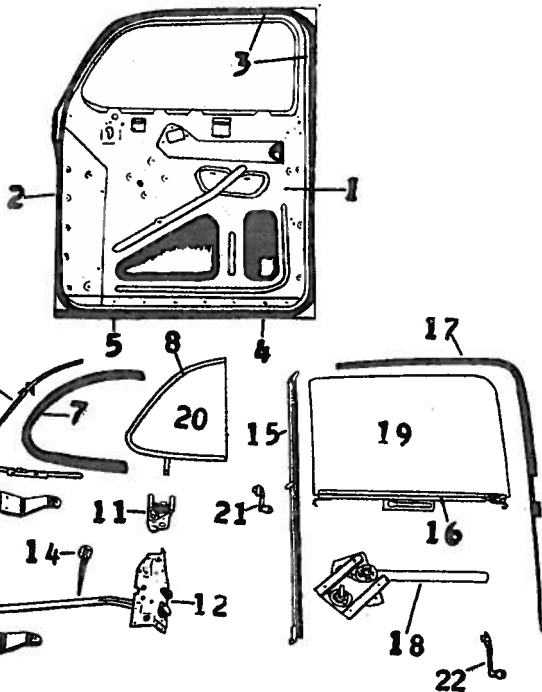

NASH 1949 BODY PARTS

Series 60. ALL BODY STYLES

REAR DOOR & HARDWARE

4 DOOR MODELS—4968, 78, 98

Item	Part No.	Description	Price
1	4475024	Rear door	48.50
2	4342420	W/strip, top & sides	2.10
3	4343995	W/strip, lower, outer	1.20
4	4340030	W/strip, lower, inner	.40
5	4337189	Hinge, upper	3.40
6	4337179	Hinge, lower	3.40
7	4339349	Channel, glass slide	2.95
8	4339657	Channel, lower	2.25
9	4338970	Regulator, door window	5.00
10	4344800	Handle, regul., door window	1.65
11	4340373	Remote control	.95
12	4475073	Lock, door	3.75
	4335002	Fiber washer	.11
	4335000	Rubber washer	.11
13	4339393	Escutcheon base	.35
14	4344928	Escutcheon	.35
15	4335638	Handle, remote control	.83
16	4338298	Glass, door	.83
17	4340707	W/strip, glass, body side	.30