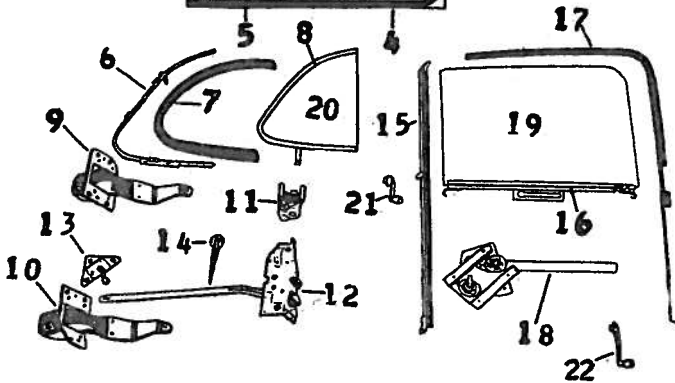

NASH 1949 BODY PARTS

Series 60. ALL BODY STYLES

CAR BODY CHROME & TRIM MOLDINGS

2 DOOR MODELS,
4963, 69, 73, 79, 93, 99

Item Part No.	Description	Price
1	4338043—Molding, door, upper belt	1.75
2	4338058—Molding, rear quarter belt	2.30
3	4338055—Molding, belt, rear deck cover	1.00
4	4338067—Molding, rear fender, belt	3.55
5	4338057—Molding, door, lower belt	2.30
6	3123016—Molding, front fender, belt	2.95
7	4338545—Molding, door, vent-divis. bar	3.80
8	4340433—Molding, drip	2.00
9	4341522—Handle, door	2.90
10	4475073—Lock, door	3.75
11	4340971—Molding, wind-shield reveal	5.20

FRONT DOOR & HARDWARE

2 DOOR MODELS—4963,
69, 73, 79, 93, 99

Item Part No.	Description	Price	Item Part No.	Description	Price
1	4475020—Door	57.50	14	4335638—Handle, remote control	.83
2	4340900—W/strip, hinge side	.95	15	4338545—Channel, door glass	3.80
3	4340305—W/strip, top & sides	2.25	16	4339659—Channel, bottom	3.50
4	4343991—W/strip, lower, out	1.80	17	4339345—Channel, side	2.60
5	4340028—W/strip, lower, in	1.00	18	4338988—Regulator, door window	5.60
6	4348015—Channel, vent	2.45	19	4339006—Glass, door	10.00
7	4348025—W/strip, vent	1.45	20	4338547—Glass, ventilator	3.75
8	4475071—Frame & glass, vent	3.75	21	4341397—Handle, regulator, vent	1.40
9	4337170—Hinge, upper, door	3.50	22	4344800—Handle, regulator, door window	1.65
10	4337183—Hinge, lower, door	3.50			
11	4338551—Regulator, vent	3.35			
12	4475074—Lock, door	3.75			
13	4339042—Remote control	1.30