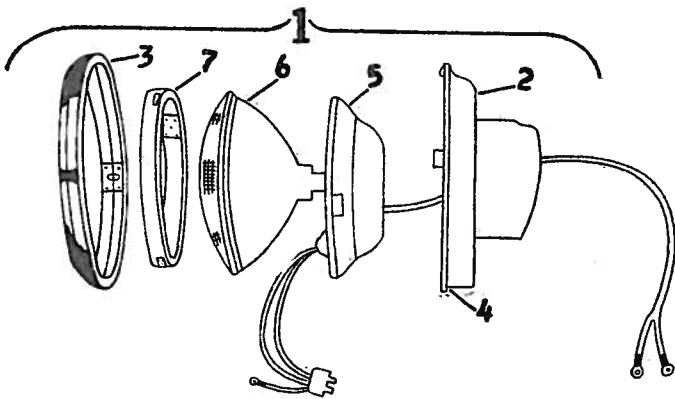

HEADLAMP
ALL MODELS

Item Part No.	Description	Price	Item Part No.	Description	Price
1 3123421	Hdimp. assy.	17.75	6 3102722	Bulb assy.	1.30
2 3113088	Body	4.45	7 3108190	Retaining ring	1.20
3 3123420	Door	2.50	3102862	Adjusting screw	.11
4 3127010	Gasket	.30	3110690	Adjusting nut	.10
5 3104926	Adjusting shell	1.50	3105193	Adjusting spring	.15