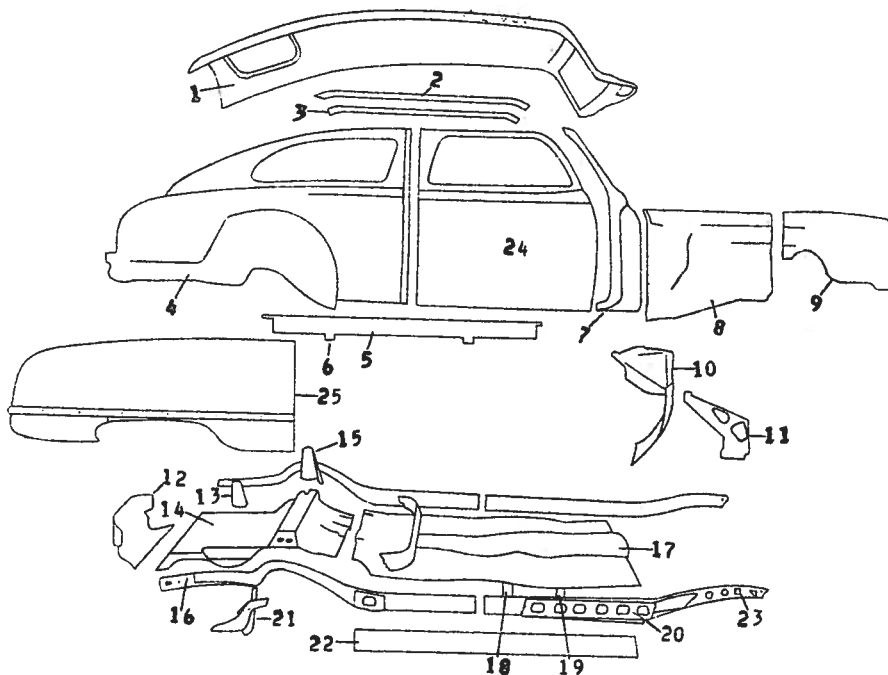

CAR BODY SHEET METAL
2 DOOR MODELS—49, 63, 69, 73, 79, 93, 99

Item Part No.	Description	Price
1 4338020	Roof panel	68.00
2 4337301	Roof rail panel, out.	1.60
3 4337305	Roof rail panel, in.	1.85
4 4475018	Rear qtr. side pnl.	66.80
5 4337867	Run. board apron.	7.95
6 4342533	Brace, apron to sill, L.	.20
7 4337157	Front body pillar assy.	19.00
8 4340022	Whhouse. panel, front, rear	16.25
9 4337535	Whhouse. panel, front, front	10.00
10 4475014	Dash panel	25.00
11 4475031	Brace, dash to sill	8.95
12 4337632	Panel, rear deck, low.	8.50
13 4338022	Gas tank filler neck	.70
14 4475012	Rear floor panel	37.50
15 4338922	Housing, shock absorber	4.50
16 4475003	Floor panel, side sill, rear L.	14.00
17 4475011	Front floor panel	40.00
18 4337146	Rear cross sill, front floor panel	3.90
19 4337144	Front cross sill, front floor pan	3.50
20 4475007	Floor panel, side sill, front L.	27.00
21 4475009	Stab. bar brkt.	.....
22 4338428	Panel, body side sill, L.	5.50
23 4340033	Front axel sup. brkt.	3.25
24 4475020	Front door, L.	44.50
25 3113086	Rear fender	28.00
3127148	Baffle	1.50
3128507	Gas tank	16.50