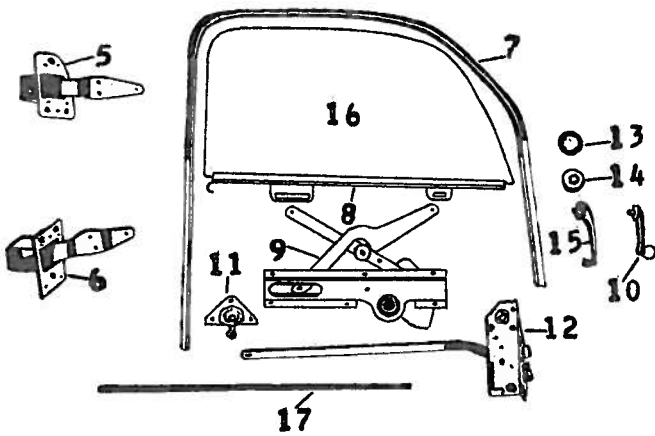

NASH 1949 BODY PARTS

Series 60. ALL BODY STYLES

REAR DOOR & HARDWARE

4 DOOR MODELS—4968, 78, 98

Item	Part No.	Description	Price
1	4475024	Rear door	48.50
2	4342420	W/strip, top & sides	2.10
3	4343995	W/strip, lower, outer	1.20
4	4340030	W/strip, lower, inner	.40
5	4337189	Hinge, upper	3.40
6	4337179	Hinge, lower	3.40
7	4339349	Channel, glass slide	2.95
8	4339657	Channel, lower	2.25
9	4338970	Regulator, door window	5.00
10	4344800	Handle, regul., door window	1.65
11	4340373	Remote control	.95
12	4475073	Lock, door	3.75
	4335002	Fiber washer	.11
	4335000	Rubber washer	.11
13	4339393	Escutcheon base	.35
14	4344928	Escutcheon	.35
15	4335638	Handle, remote control	.83
16	4338298	Glass, door	.83
17	4340707	W/strip, glass, body side	.30