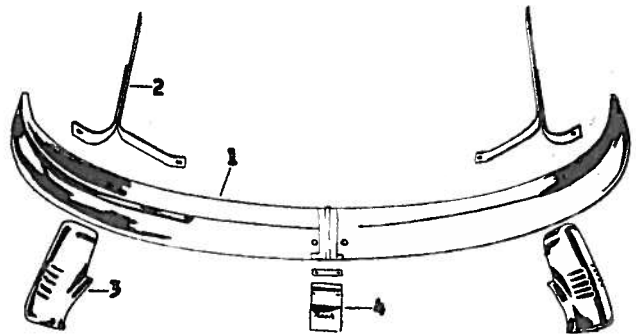

REAR BUMPER ALL MODELS

Item Part No.	Description	Price	Item Part No.	Description	Price
1 3123267	Bumper, impact bar	39.95	3 3125813	Guard, bumper, vertical	6.65
2 3123268	Back bar	4.00	4 3125443	Name plate	1.35