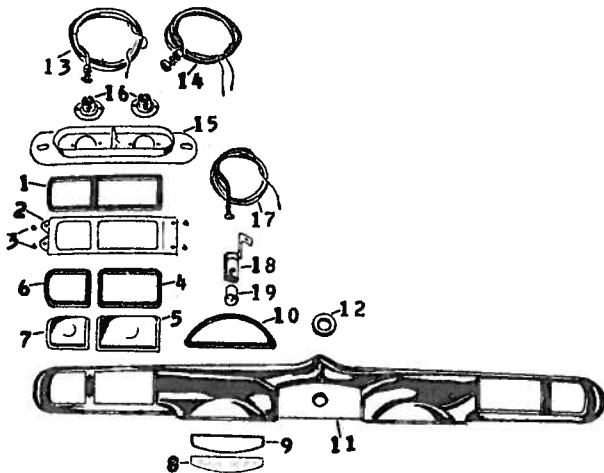

NASH 1949 BODY PARTS

Series 60. ALL BODY STYLES

FRONT BUMPER ASSEMBLY
ALL MODELS

Item Part No.	Description	Price	Item Part No.	Description	Price
1 3127204	Bumper impact bar, w/crank	39.95	5 3123274	Bolt, bumper to back bar	.20
1 3123260	Bumper impact bar, w/o crank	39.95	6 3125439	Spacer, name plate	.08
2 3123261	Back bar, L.	4.00	7 3125443	Name plate	1.35
3 3109667	Clamp, lic. plate	.99	8 3125812	Guard, bumper, vertical	6.63
4 3126486	Brkt., lic. plate	.70	9 3111176	Shim, bar nut	.06

BODY PARTS 1949 NASH

Series 60. ALL BODY STYLES

REAR WINDOW ALL MODELS

Item Part No.	Description	Price	Item Part No.	Description	Price
1 4339003	Glass	3 4339644	Molding frame, finish	5.40
2 4340913	Channel, rubber, 4973, 79, 93, 99, 78, 98	3.90	4 4340970	Molding, reveal	3.50
2 4345064	Channel, rubber, 4963, 69, 68	3.90			

REAR DECK LID

Item Part No.	Description	Price	Item Part No.	Description	Price
1 4475027	Rear deck lid	44.00	5 4340063	W/strip, top & sides	4.75
2 4340355	Hinge	3.85	6 4340066	W/strip, bottom	1.50
3 4339398	Lock	3.50			
4 4339197	Striker	.30			