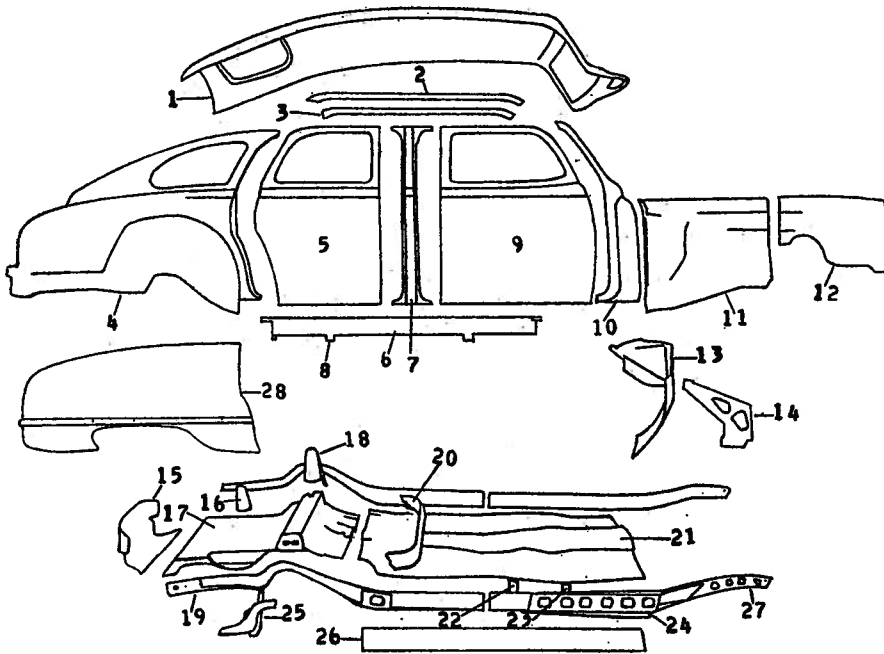

BODY PARTS 1949 NASH

Series 60. ALL BODY STYLES