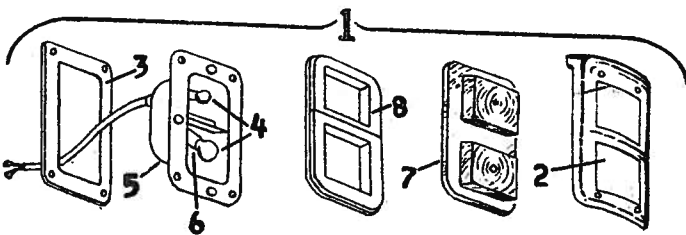

PARKING & DIRECTIONAL SIGNAL LAMP
ALL MODELS

Item Part No.	Description	Price	Item Part No.	Description	Price
1 3123858	Parking lamp assy.	10.50	4 28540	Bulb, parking	.09
1 3123860	Parking lamp, w/o directional signal	8.60	5 3112934	Housing	1.80
2 3123074	Door	3.40	6 3112936	Socket	3.25
3 3123064	Gasket, door	.20	7 3112935	Lens	1.50
4 3110624	Bulb, directional	.....	8 3112937	Gasket, lens	.60