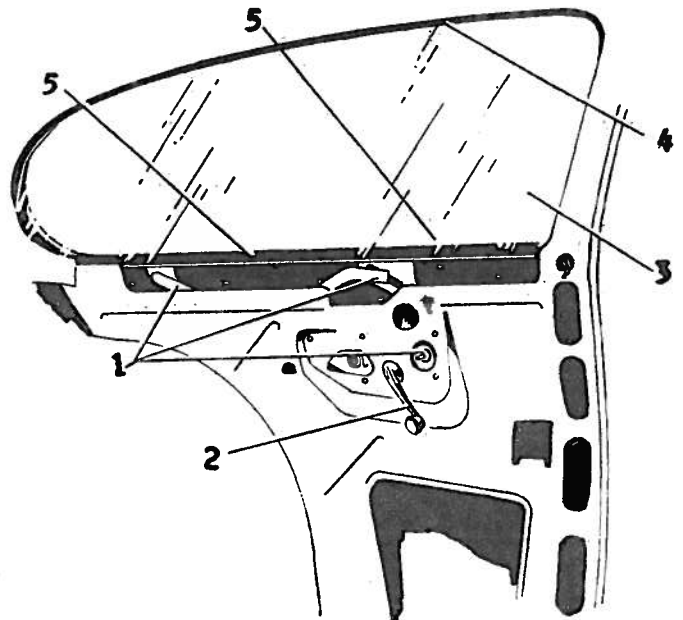

REAR QUARTER WINDOW ASSEMBLY

2 DOOR MODELS—
4963, 69, 73, 79, 93, 99

Item Part No.	Description	Price	Item Part No.	Description	Price
1	4339077—Regulator, 49-69, 79, 99	4.95	3	4345315—Glass	3.75
1	4345605—Regulator, 49-63, 73, 93	4.95	4	4339357—Channel, glass slide	1.00
2	4344800—Handle, 49-69, 79, 99	1.65	5	4340016—W/strip, glass, molding side	.85
2	4345359—Handle, 49-63, 73, 93	1.65	5	4340704—W/strip, glass, body side	8.55
				4337871—Frame assy.	

REAR WINDOW SHELF ASSEMBLY ALL MODELS

Not illustrated

Part No.	Description	Price
4475002	Shelf assy.	16.90
4340240	Shelf support	.25
4340435	Brace	.50